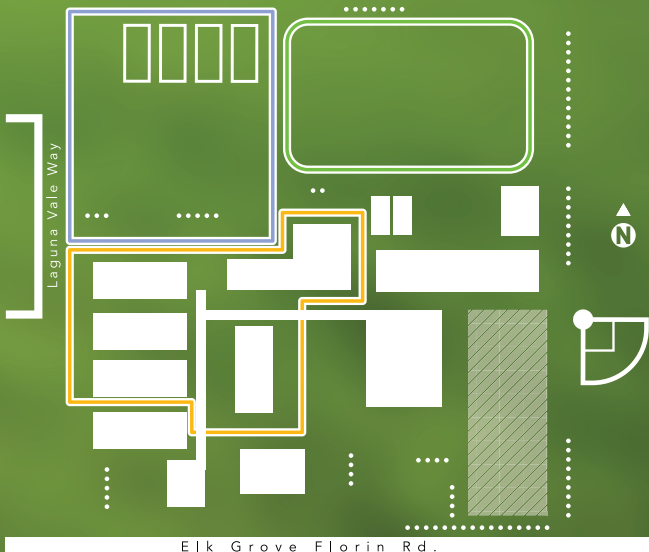

Wellness Walk Path Hand Guide

Foulks Ranch Elementary

Walk Path Map

Three Paths Available

Yellow Path

▶ 4 laps = 1 mile

Purple Path

▶ 5 laps = 1 mile

Green Path

▶ 6 laps = 1 mile

Presented by

KAISER PERMANENTE®