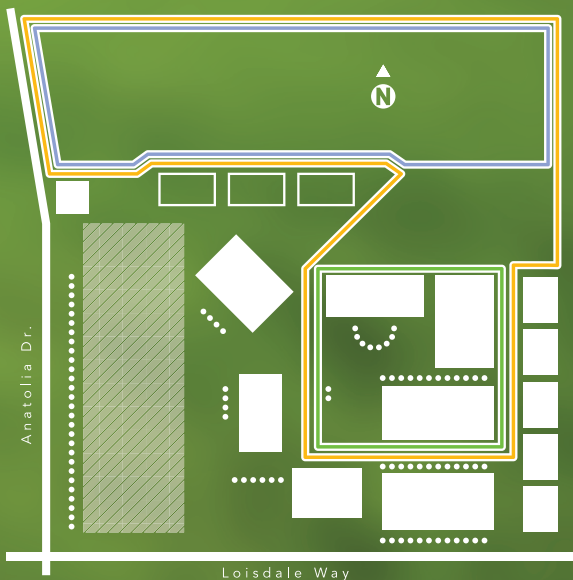

Wellness Walk Path Hand Guide

Sunrise Elementary

Walk Path Map

Three Paths Available

Yellow Path

▶ 2 laps = 1 mile

Purple Path

▶ 3 laps = 1 mile

Green Path

▶ 5 laps = 1 mile

Presented by

KAISER PERMANENTE®