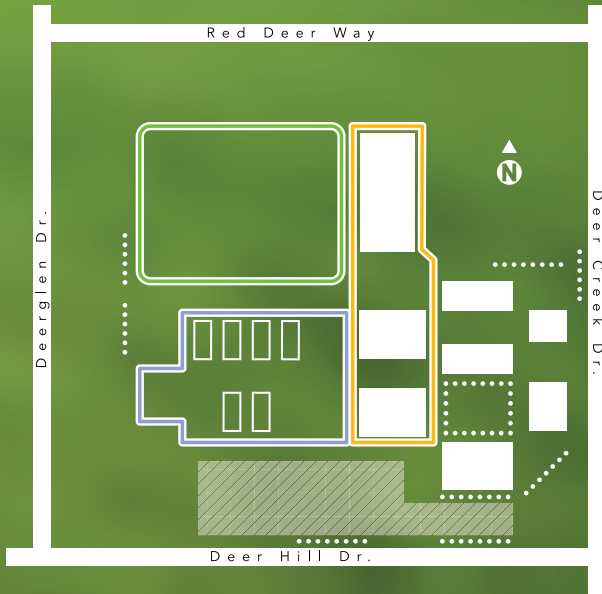

Wellness Walk Path Hand Guide

Union House Elementary

Walk Path Map

Three Paths Available

Yellow Path

▶ 5 laps = 1 mile

Purple Path

▶ 5 laps = 1 mile

Green Path

▶ 5 laps = 1 mile

Presented by

KAISER PERMANENTE®