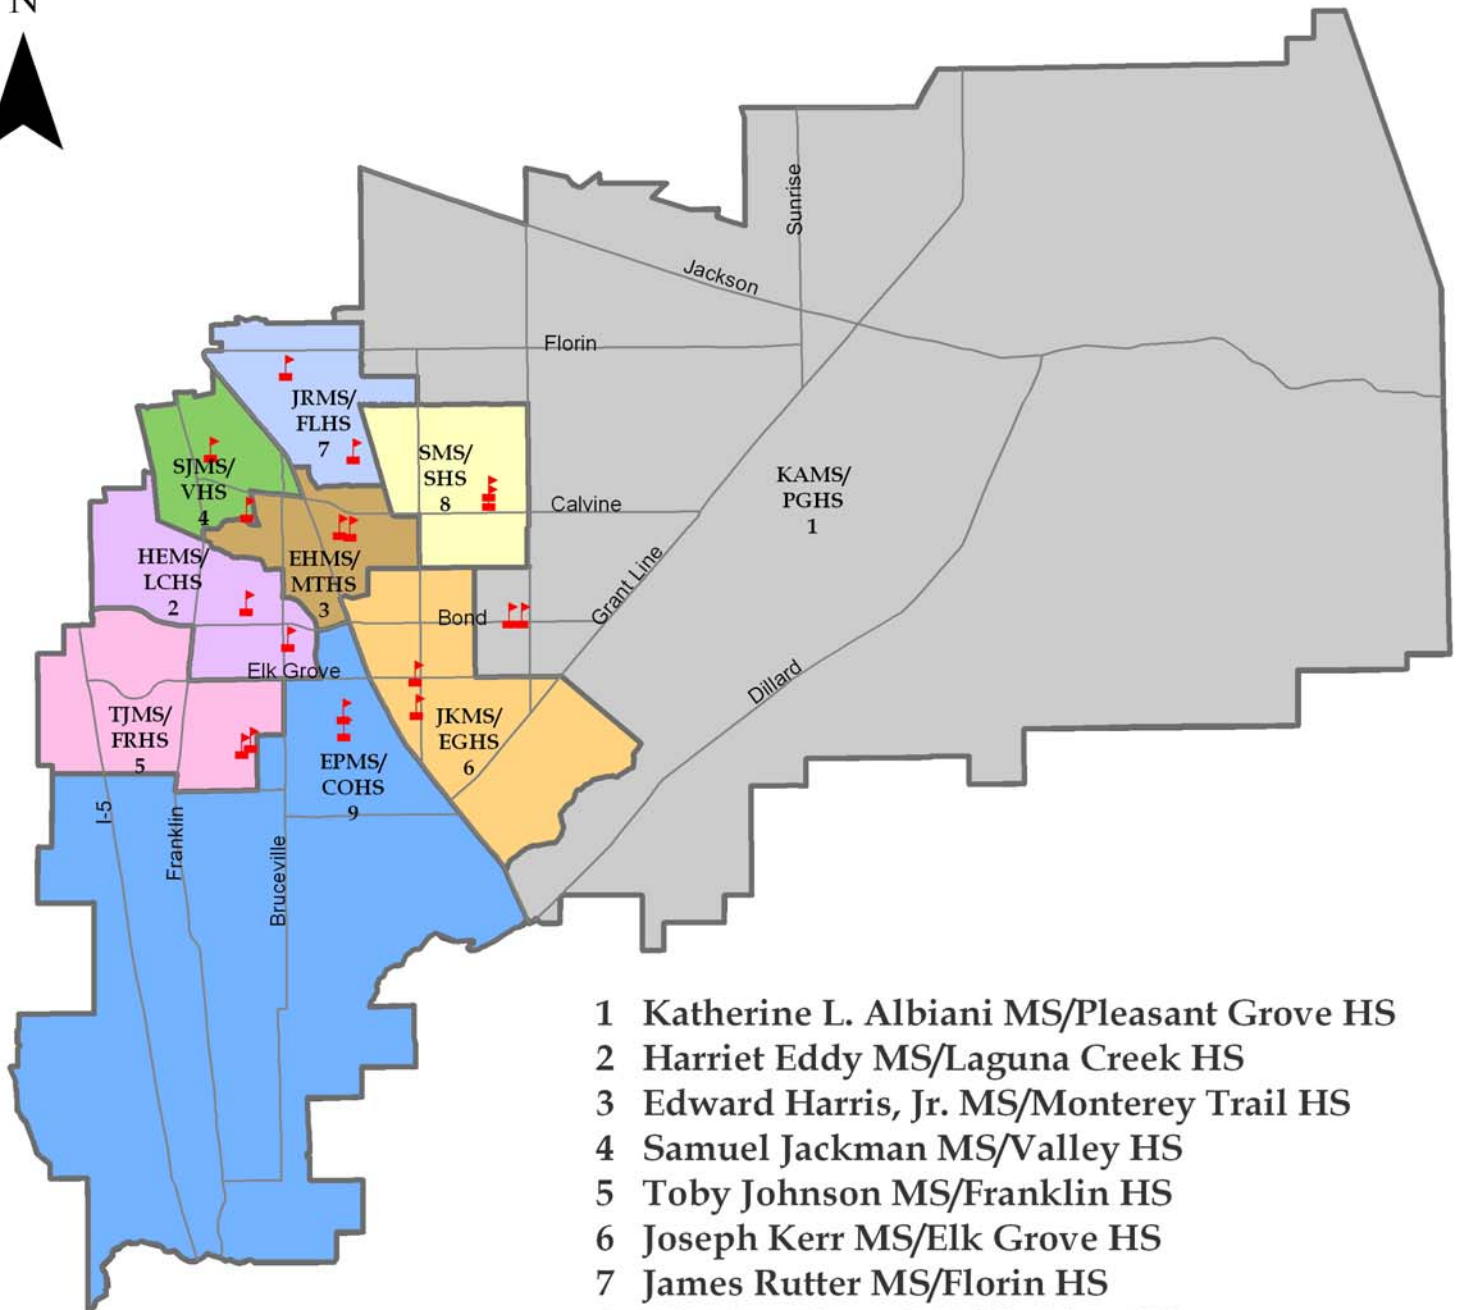

# Elk Grove Unified School District Secondary Attendance Areas 2009-2010

- 1 Katherine L. Albiani MS/Pleasant Grove HS
- 2 Harriet Eddy MS/Laguna Creek HS
- 3 Edward Harris, Jr. MS/Monterey Trail HS
- 4 Samuel Jackman MS/Valley HS
- 5 Toby Johnson MS/Franklin HS
- 6 Joseph Kerr MS/Elk Grove HS
- 7 James Rutter MS/Florin HS
- 8 T.R. Smedberg MS/Sheldon HS
- 9 Elizabeth Pinkerton MS/Cosumnes Oaks HS