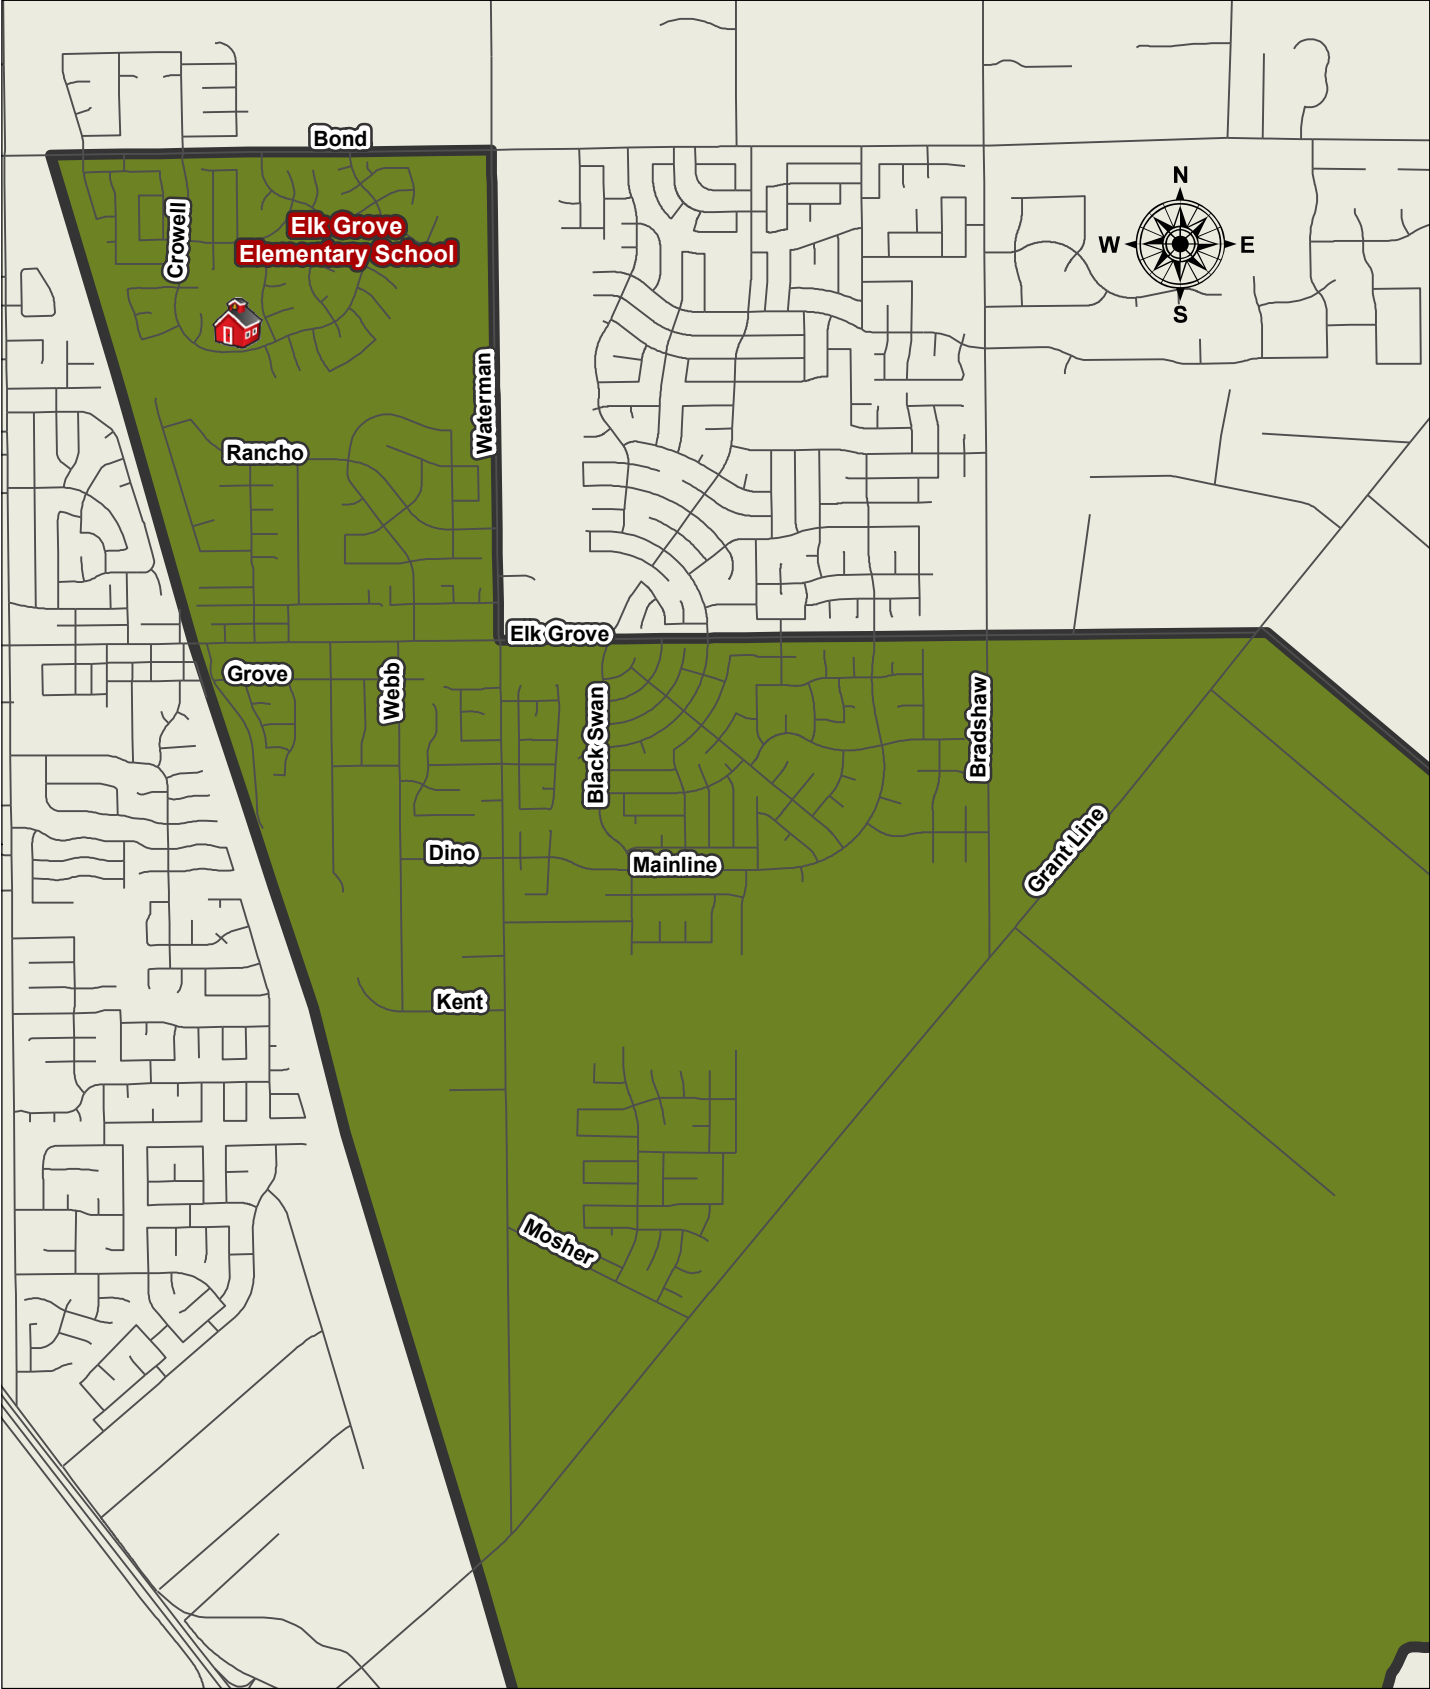

Elk Grove Elementary School Boundary Area

0 0.25 0.5 1 Miles