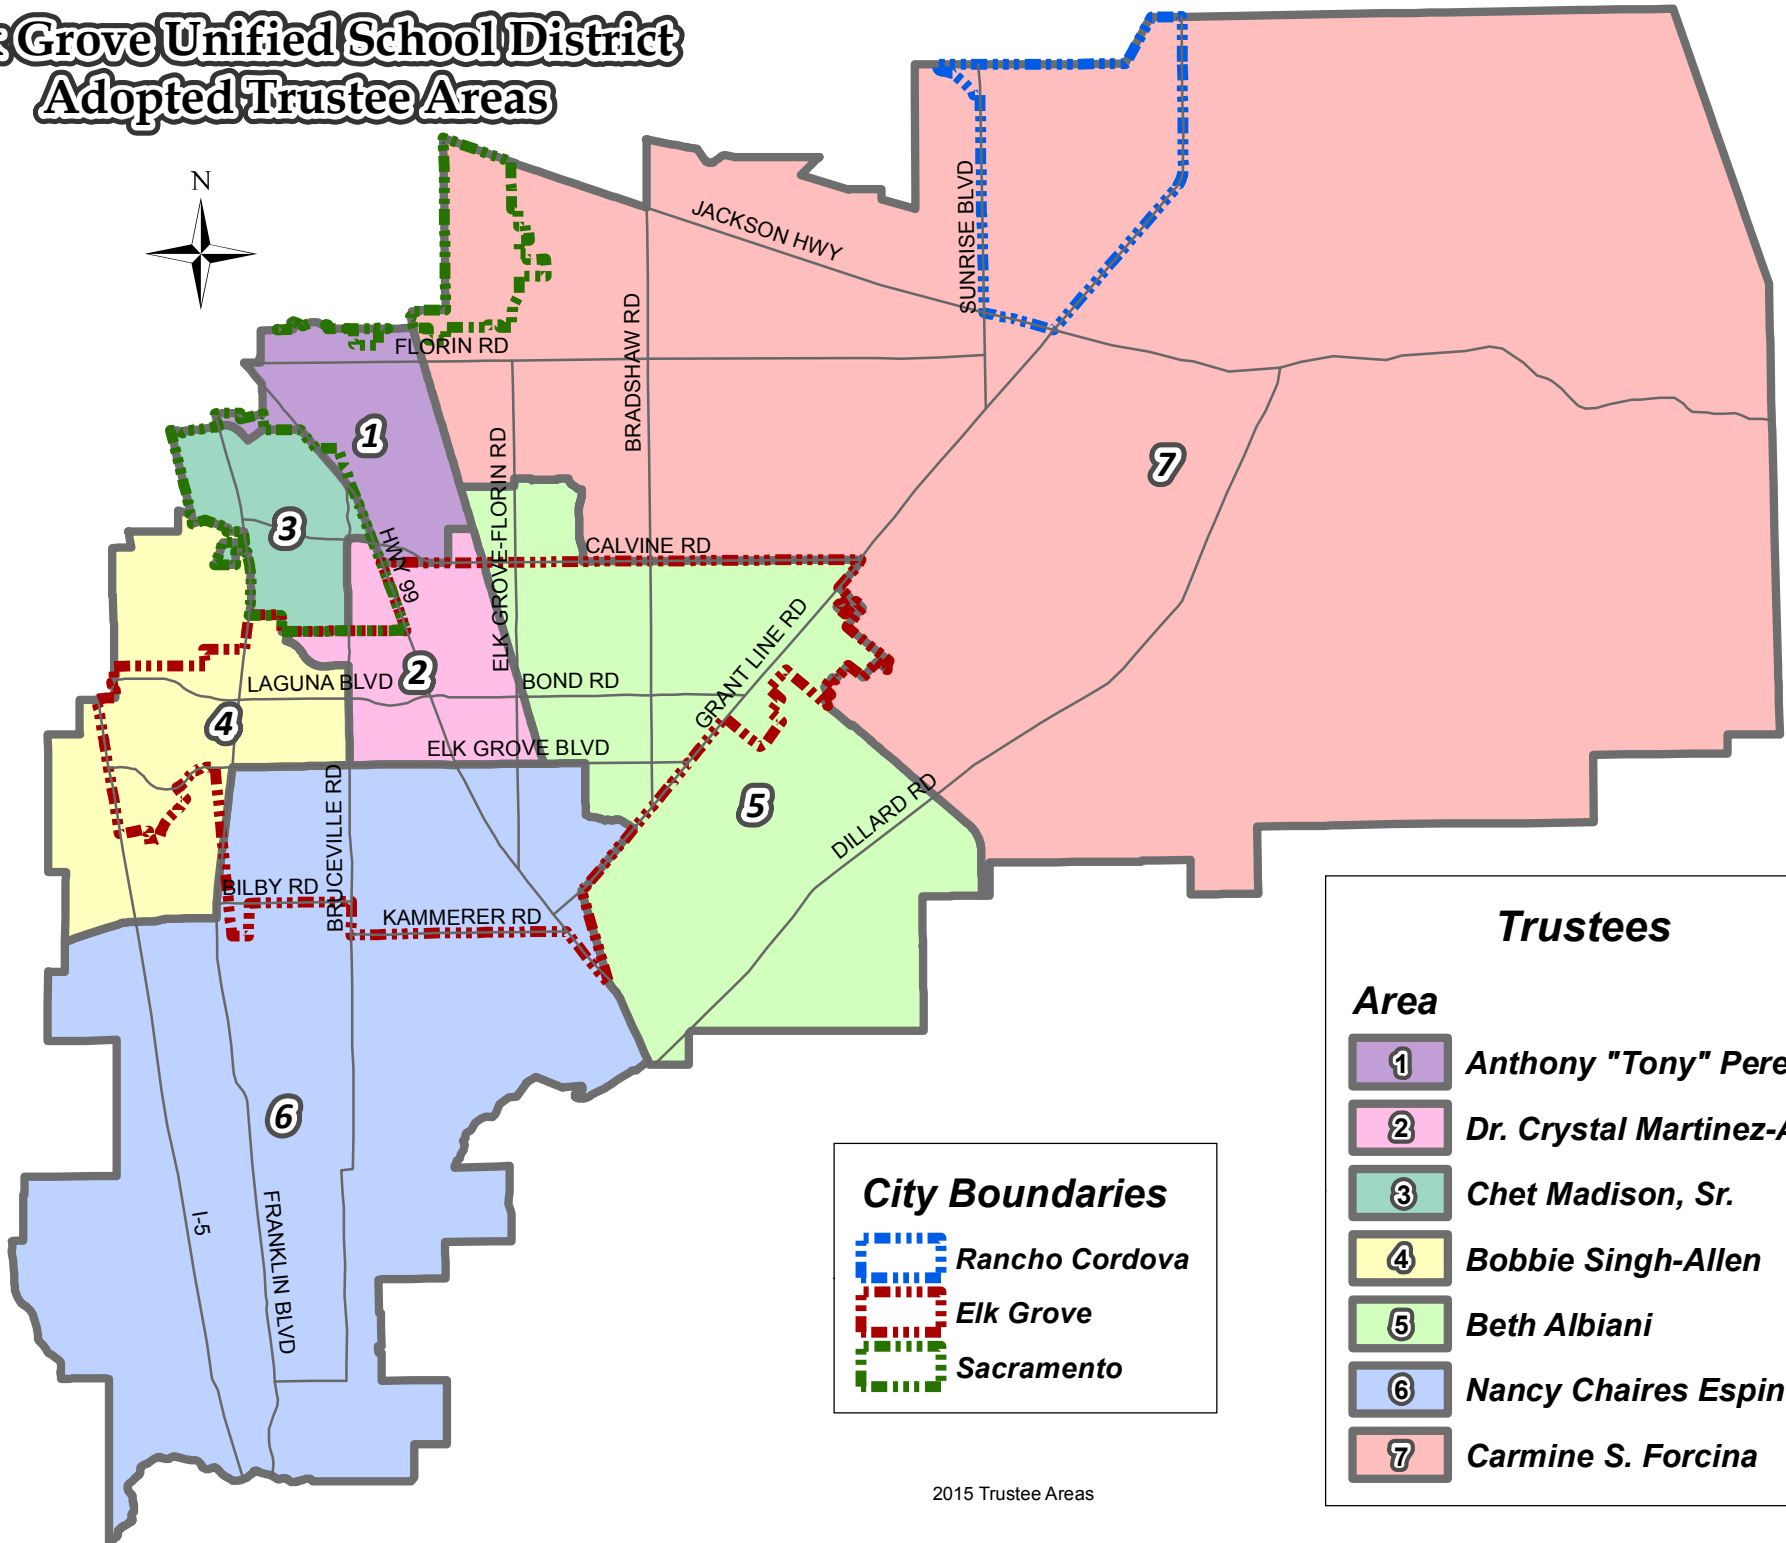

Elk Grove Unified School District Adopted Trustee Areas

City Boundaries

- Rancho Cordova
- Elk Grove
- Sacramento

Trustees	
	Anthony "Tony" Perez
	Dr. Crystal Martinez-Alire
	Chet Madison, Sr.
	Bobbie Singh-Allen
	Beth Albiani
	Nancy Chaires Espinoza
	Carmine S. Forcina