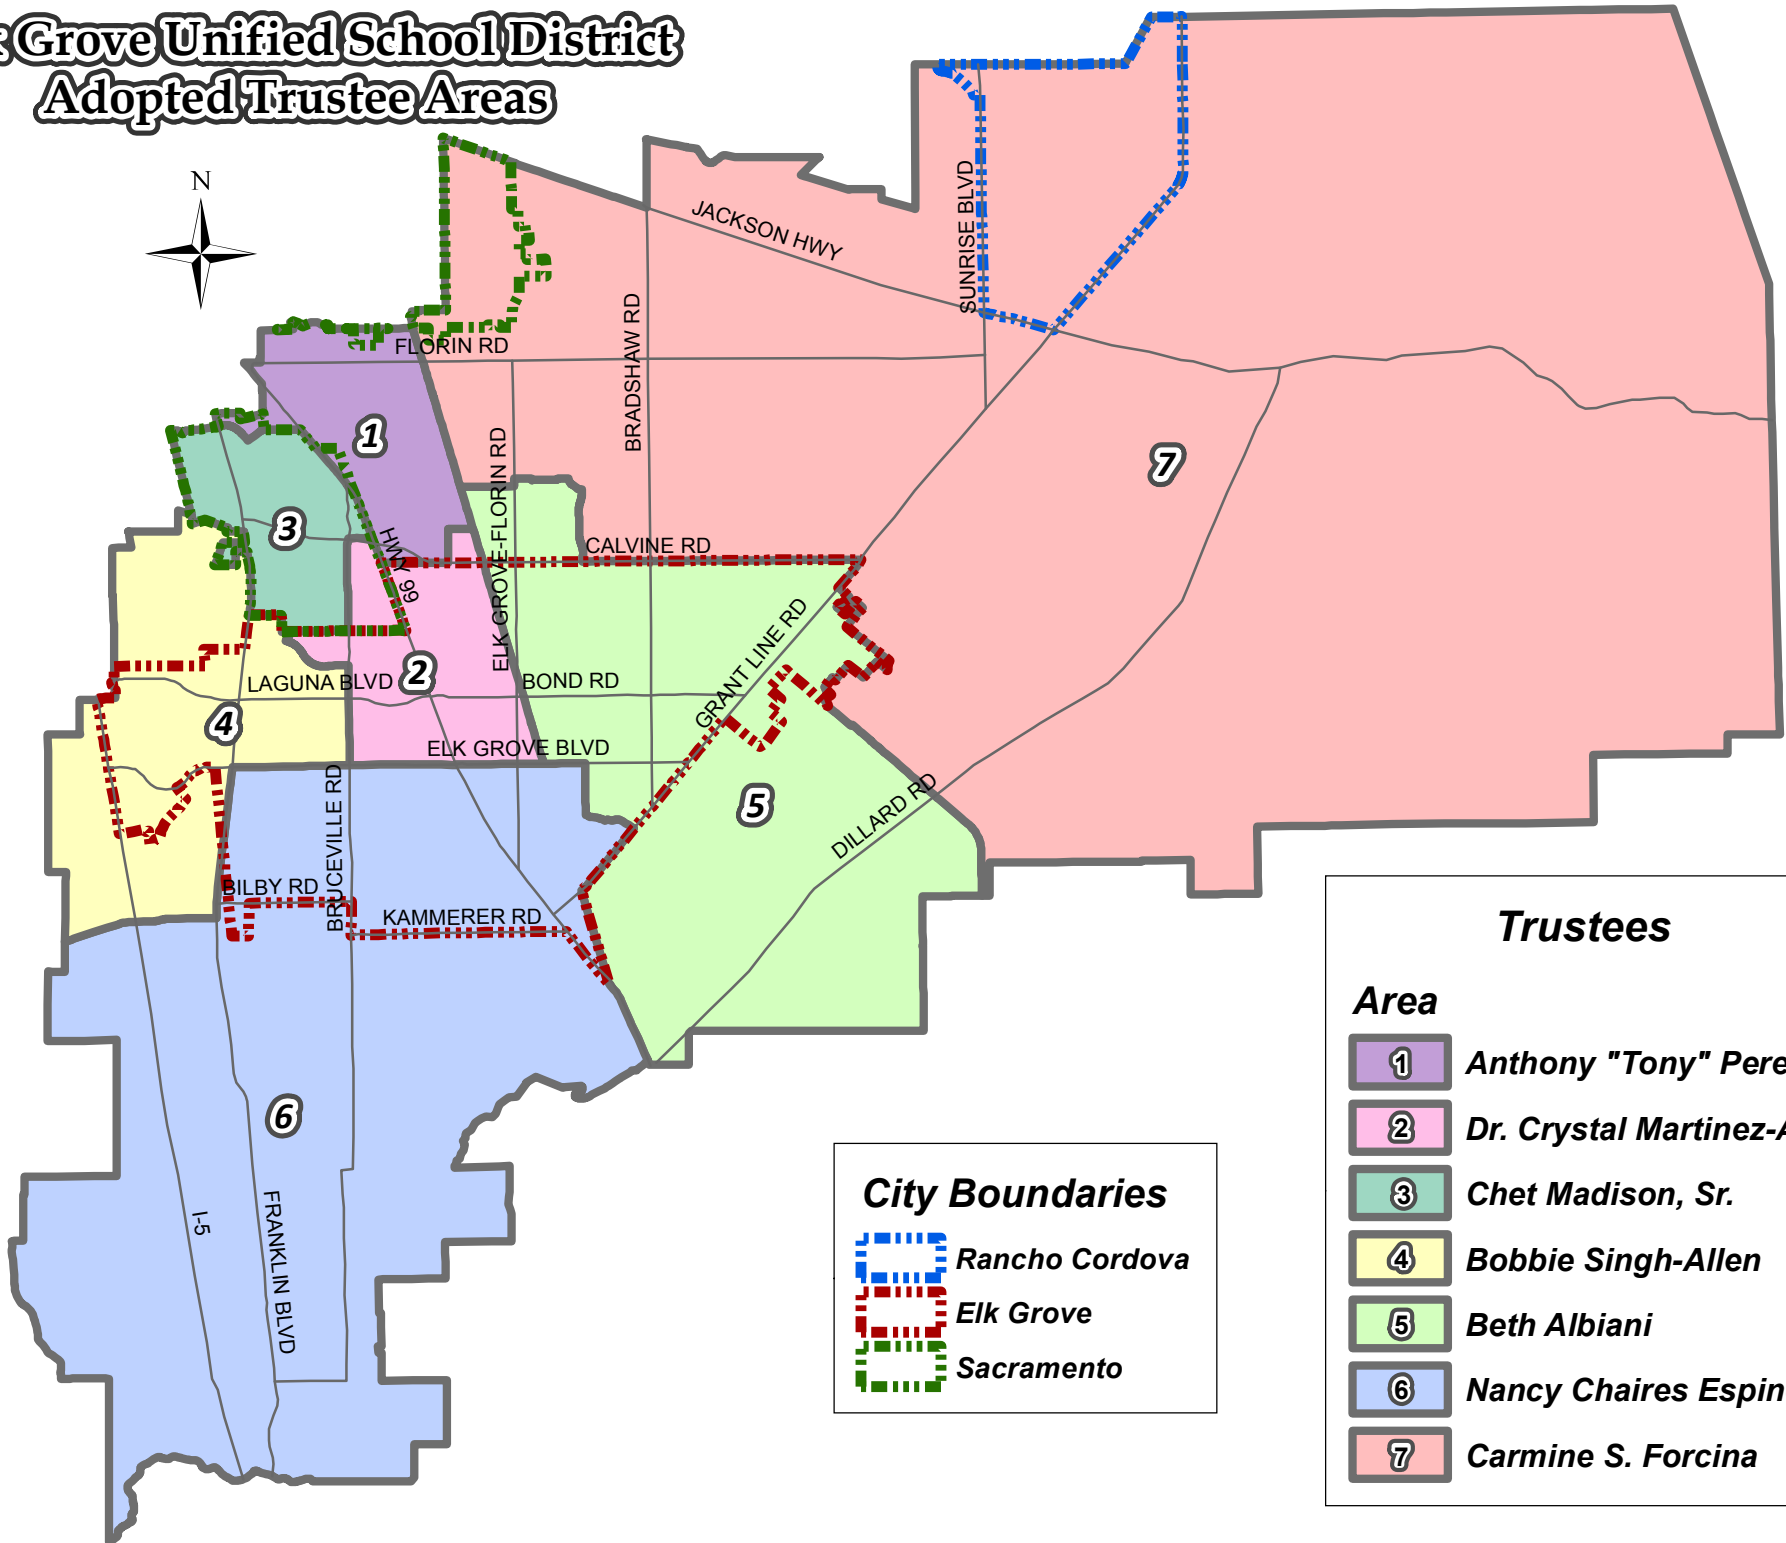

Elk Grove Unified School District Adopted Trustee Areas

City Boundaries

- Rancho Cordova
- Elk Grove
- Sacramento

Trustees	
	Anthony "Tony" Perez
	Dr. Crystal Martinez-Alire
	Chet Madison, Sr.
	Bobbie Singh-Allen
	Beth Albiani
	Nancy Chaires Espinoza
	Carmine S. Forcina