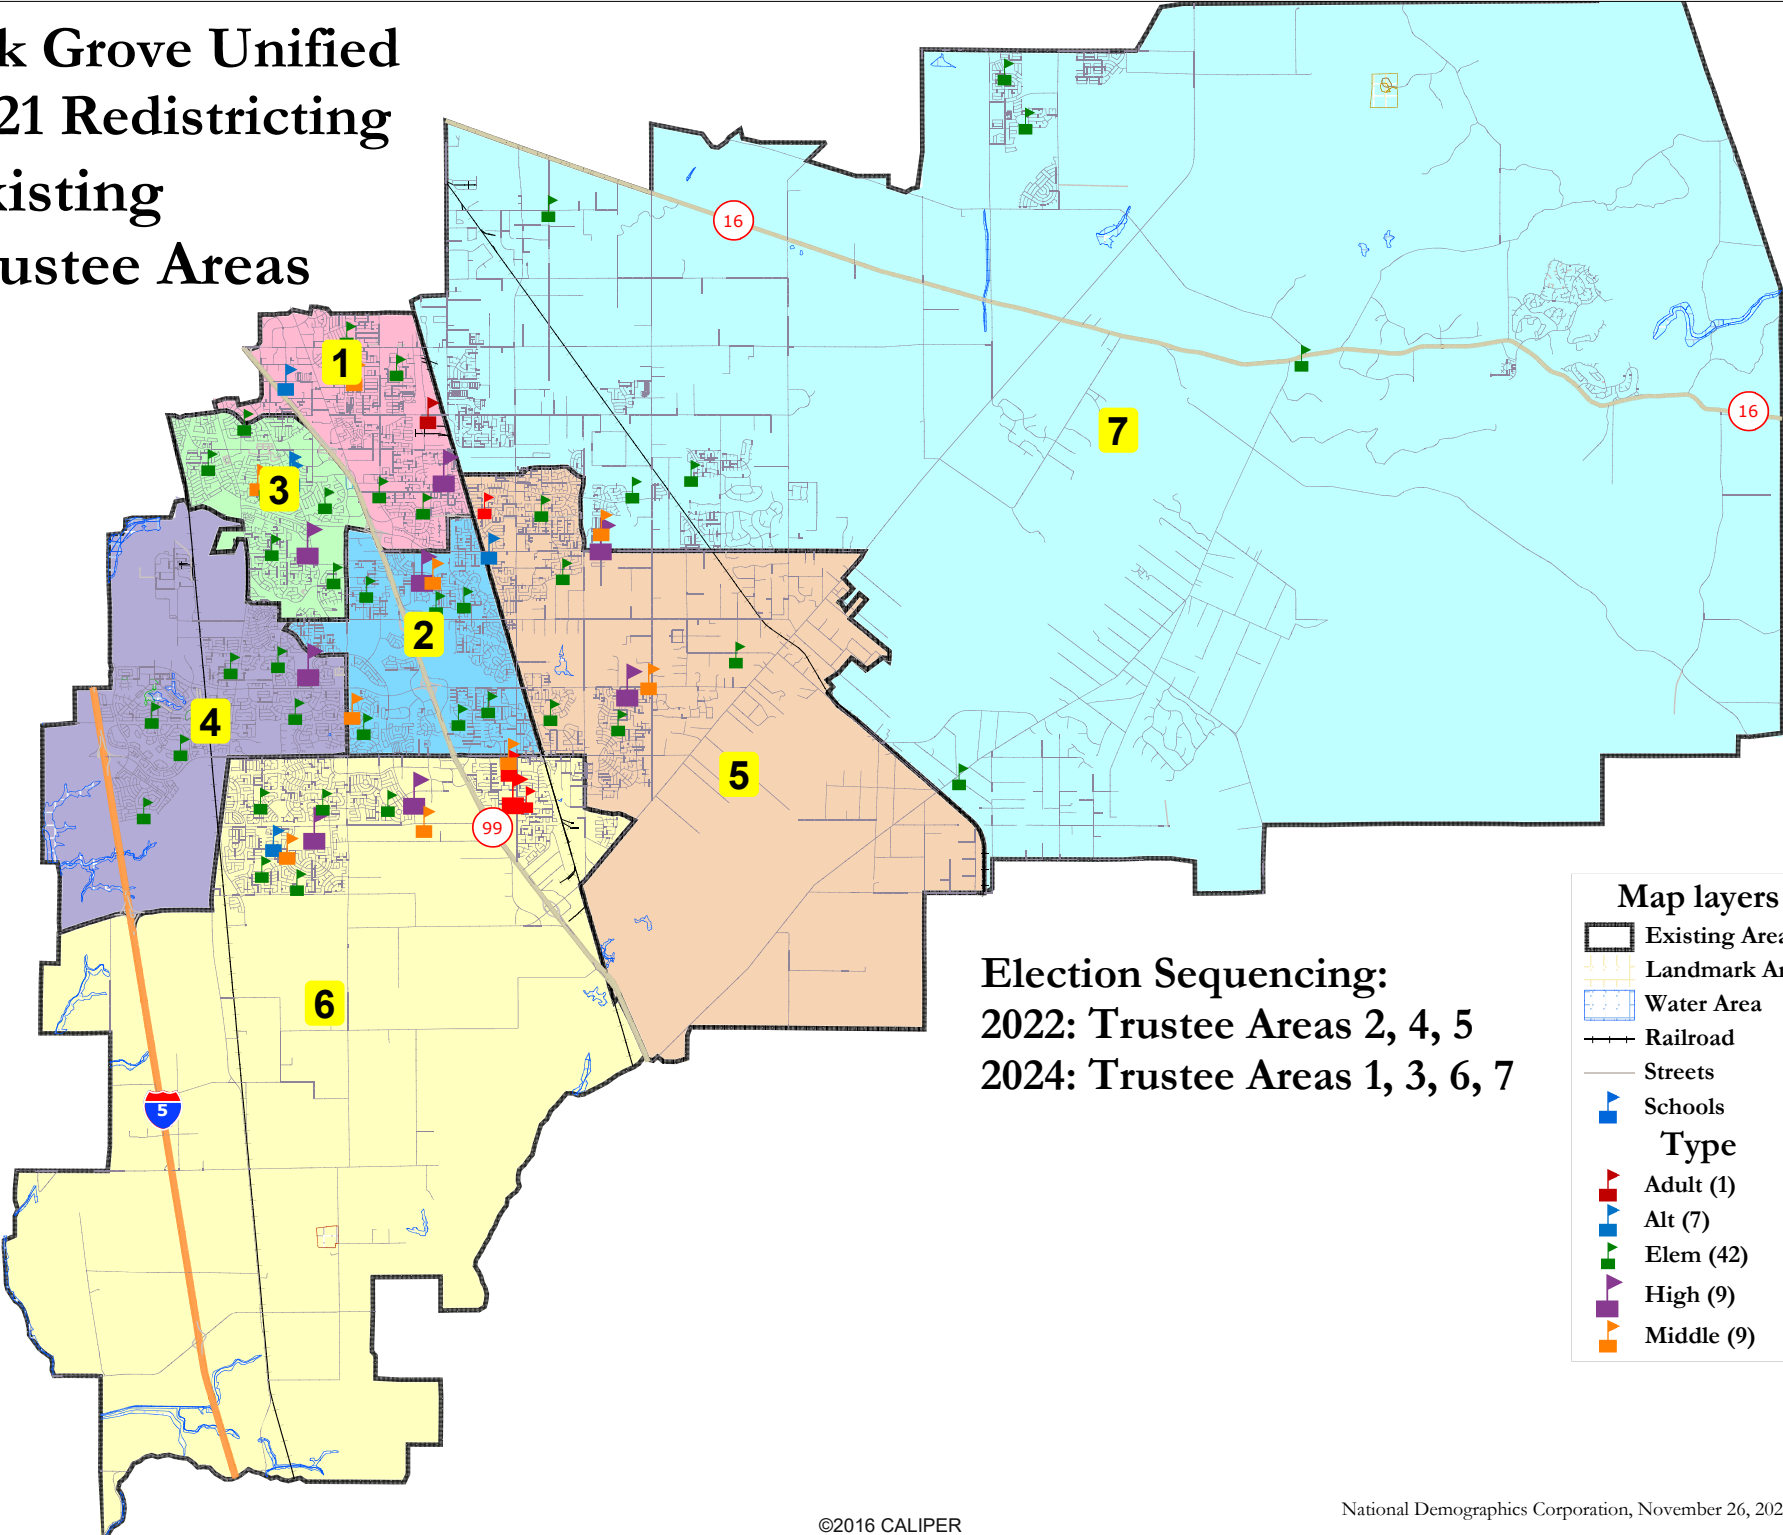

Elk Grove Unified 2021 Redistricting Existing Trustee Areas

Election Sequencing:
 2022: Trustee Areas 2, 4, 5
 2024: Trustee Areas 1, 3, 6, 7

Map layers

- Existing Area
- Landmark Area
- Water Area
- Railroad
- Streets
- Schools

Type

- Adult (1)
- Alt (7)
- Elem (42)
- High (9)
- Middle (9)