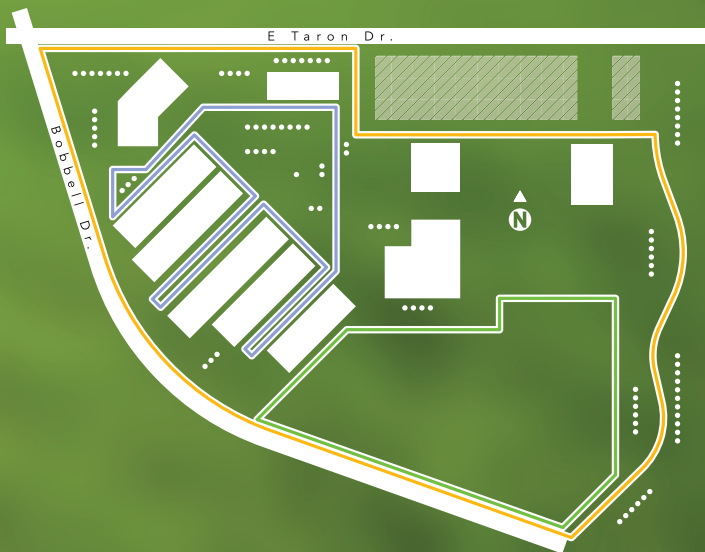

# Wellness Walk Path Hand Guide

Elliott Ranch Elementary

## Walk Path Map

Three Paths Available

Yellow Path

▶ 2 laps = 1 mile

Purple Path

▶ 3 laps = 1 mile

Green Path

▶ 3 laps = 1 mile