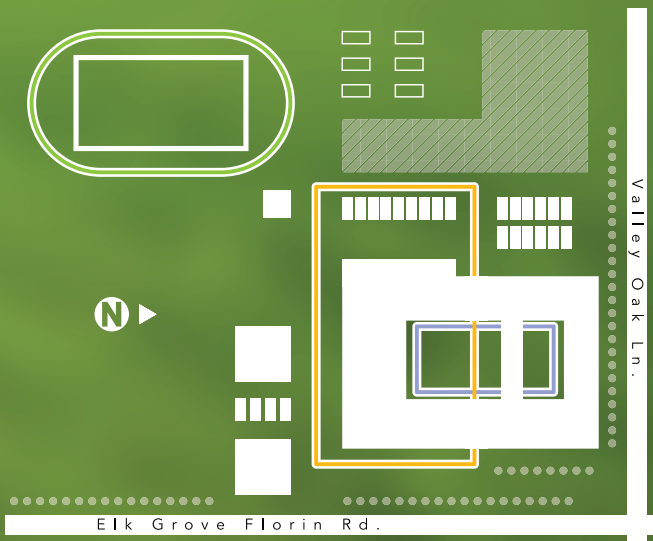

Wellness Walk Path Hand Guide

Elk Grove High School

Walk Path Map

Three Paths Available

▶ 3 laps = 1 mile

▶ 5 laps = 1 mile

▶ 4 laps = 1 mile

Presented by