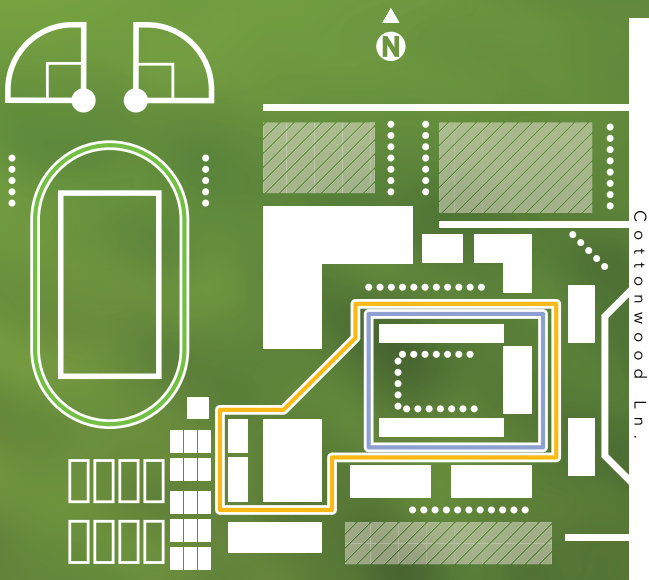

Wellness Walk Path Hand Guide

Florin High School

Walk Path Map

Three Paths Available

Yellow Path

▶ 2.5 laps = 1 mile

Purple Path

▶ 4 laps = 1 mile

Green Path

▶ 4 laps = 1 mile

Presented by

KAISER PERMANENTE®