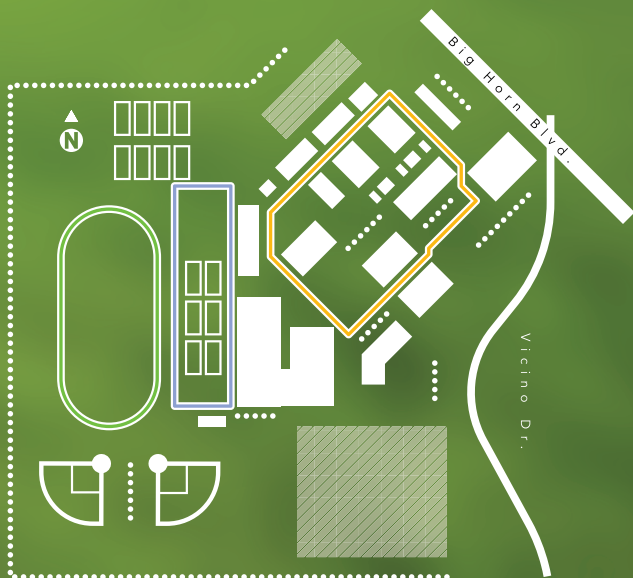

Wellness Walk Path Hand Guide

Laguna Creek High School

Walk Path Map

Three Paths Available

Yellow Path

▶ 3 laps = 1 mile

Purple Path

▶ 4 laps = 1 mile

Green Path

▶ 4 laps = 1 mile

Presented by

KAISER PERMANENTE®