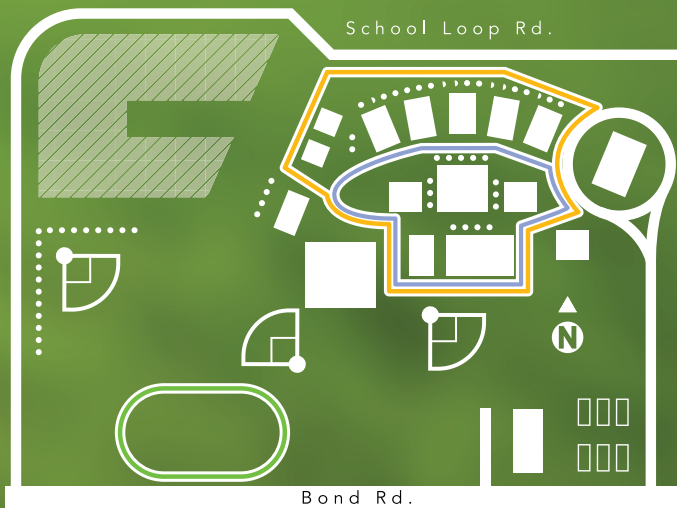

Wellness Walk Path Hand Guide

Pleasant Grove High School

Walk Path Map

Three Paths Available

Yellow Path

▶ 2 laps = 1 mile

Purple Path

▶ 3 laps = 1 mile

Green Path

▶ 4 laps = 1 mile

Presented by

KAISER PERMANENTE®