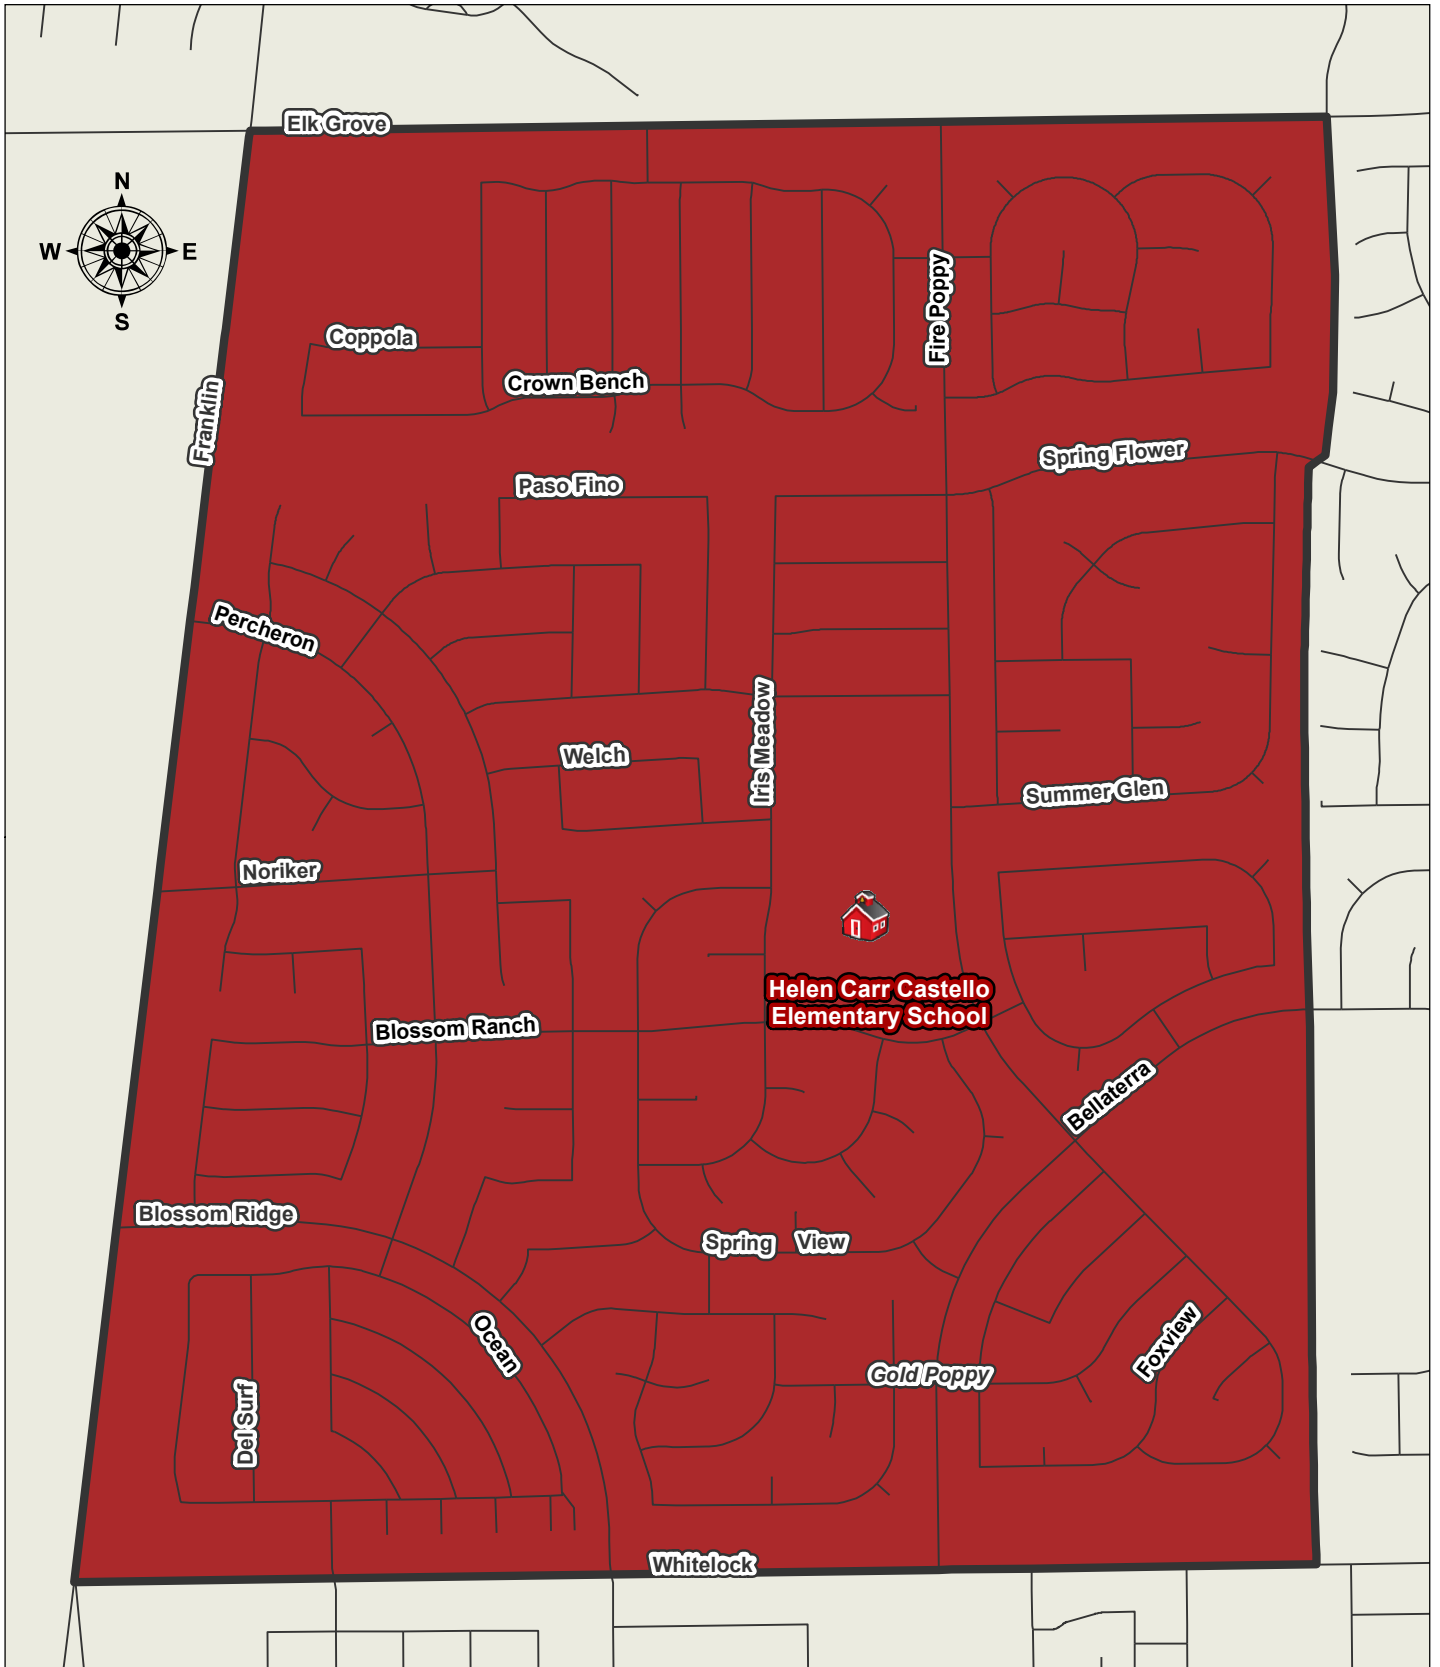

Helen Carr Castello Elementary School Boundary Area

0 0.125 0.25 0.5 Miles