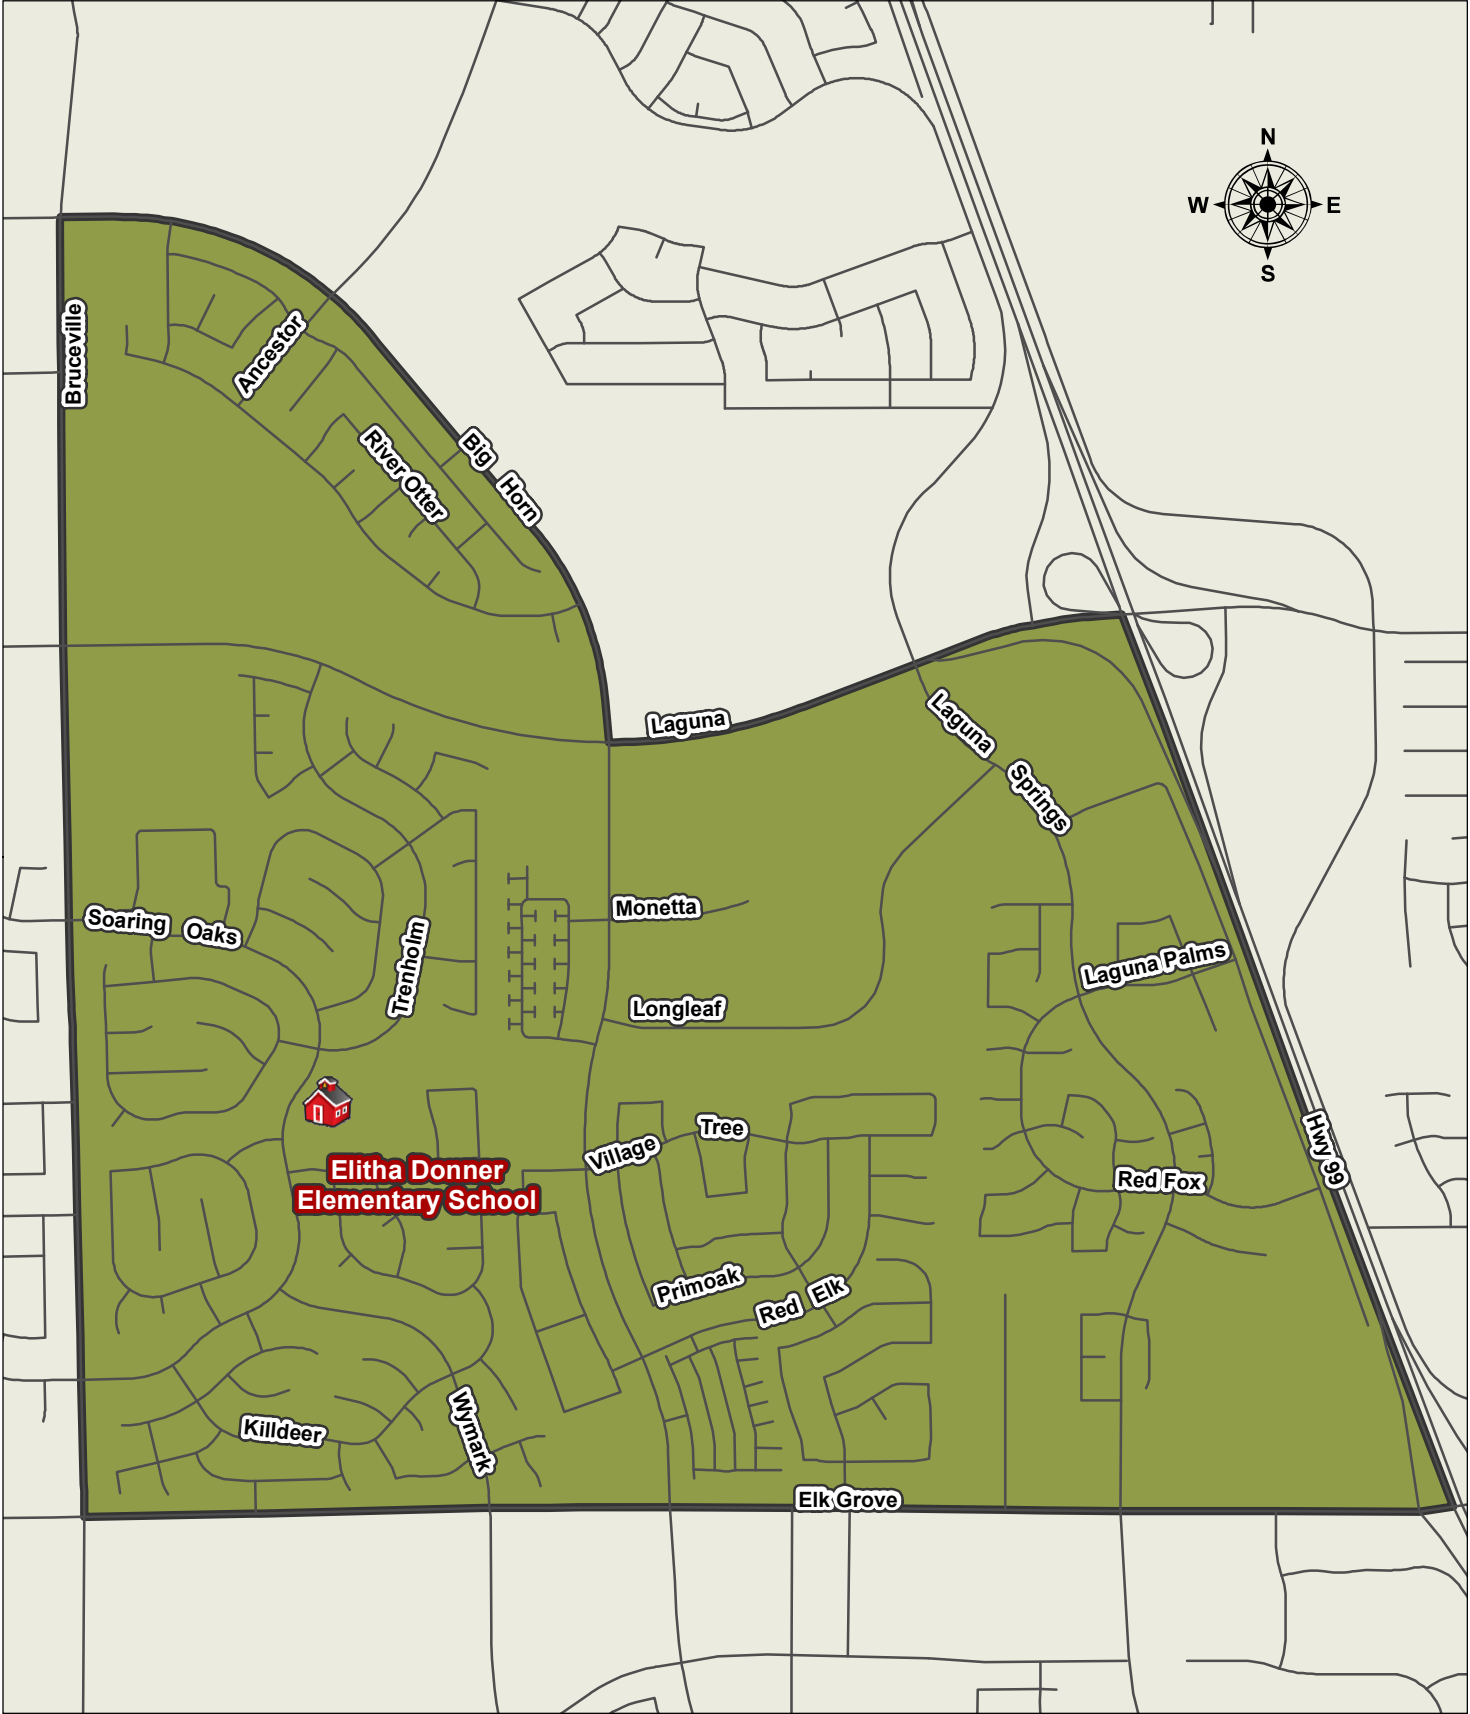

Elitha Donner Elementary School Boundary Area

0 0.25 0.5 1 Miles