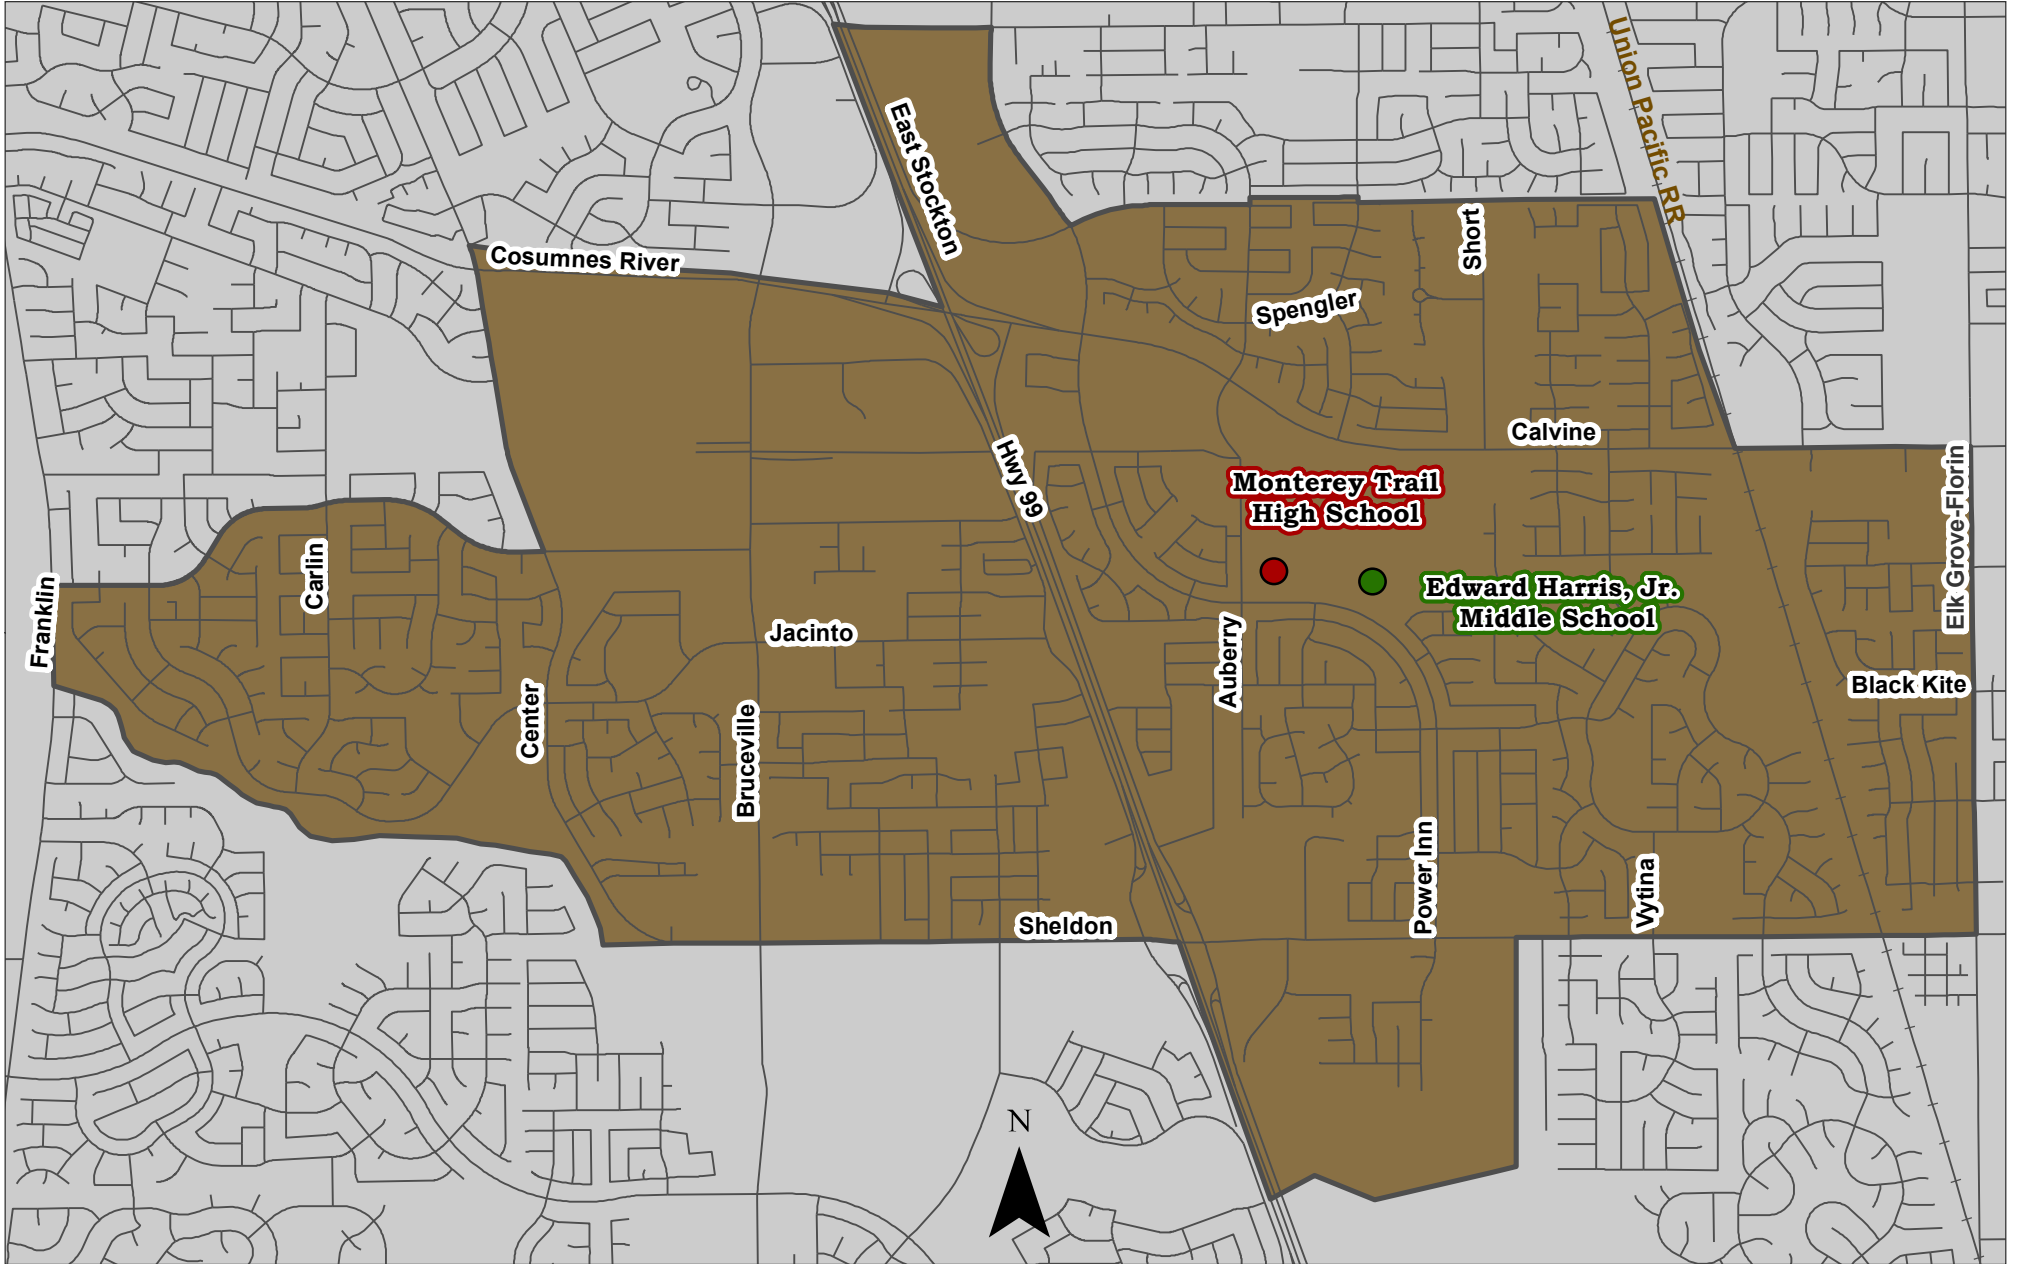

Edward Harris, Jr. Middle School Monterey Trail High School Boundary Area

Boundary Adopted in Feb 2011