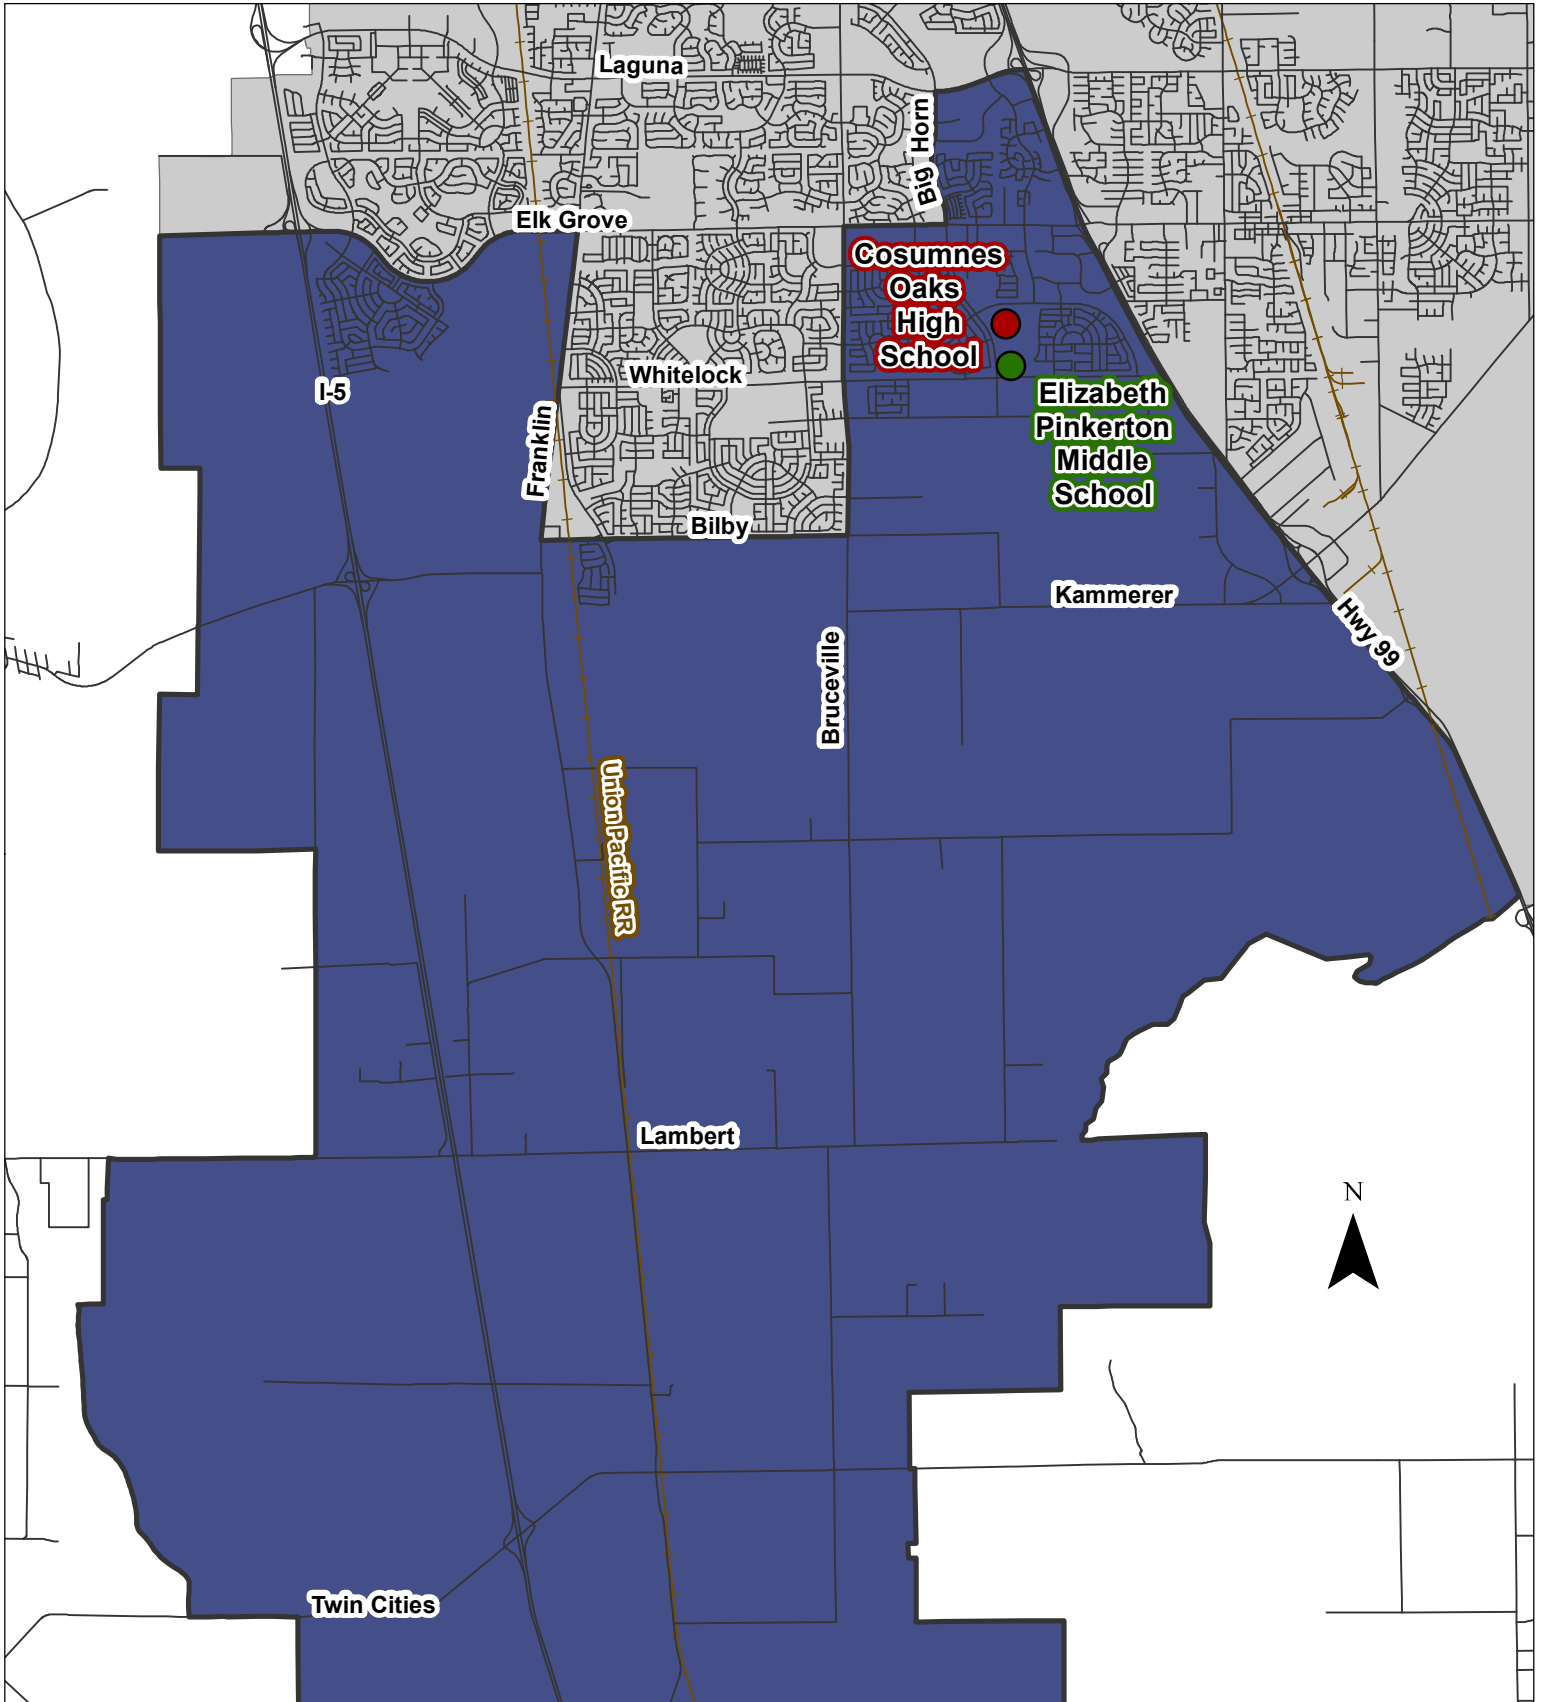

# Elizabeth Pinkerton Middle School Cosumnes Oaks High School Boundary Area

Boundary Adopted in Feb 2011