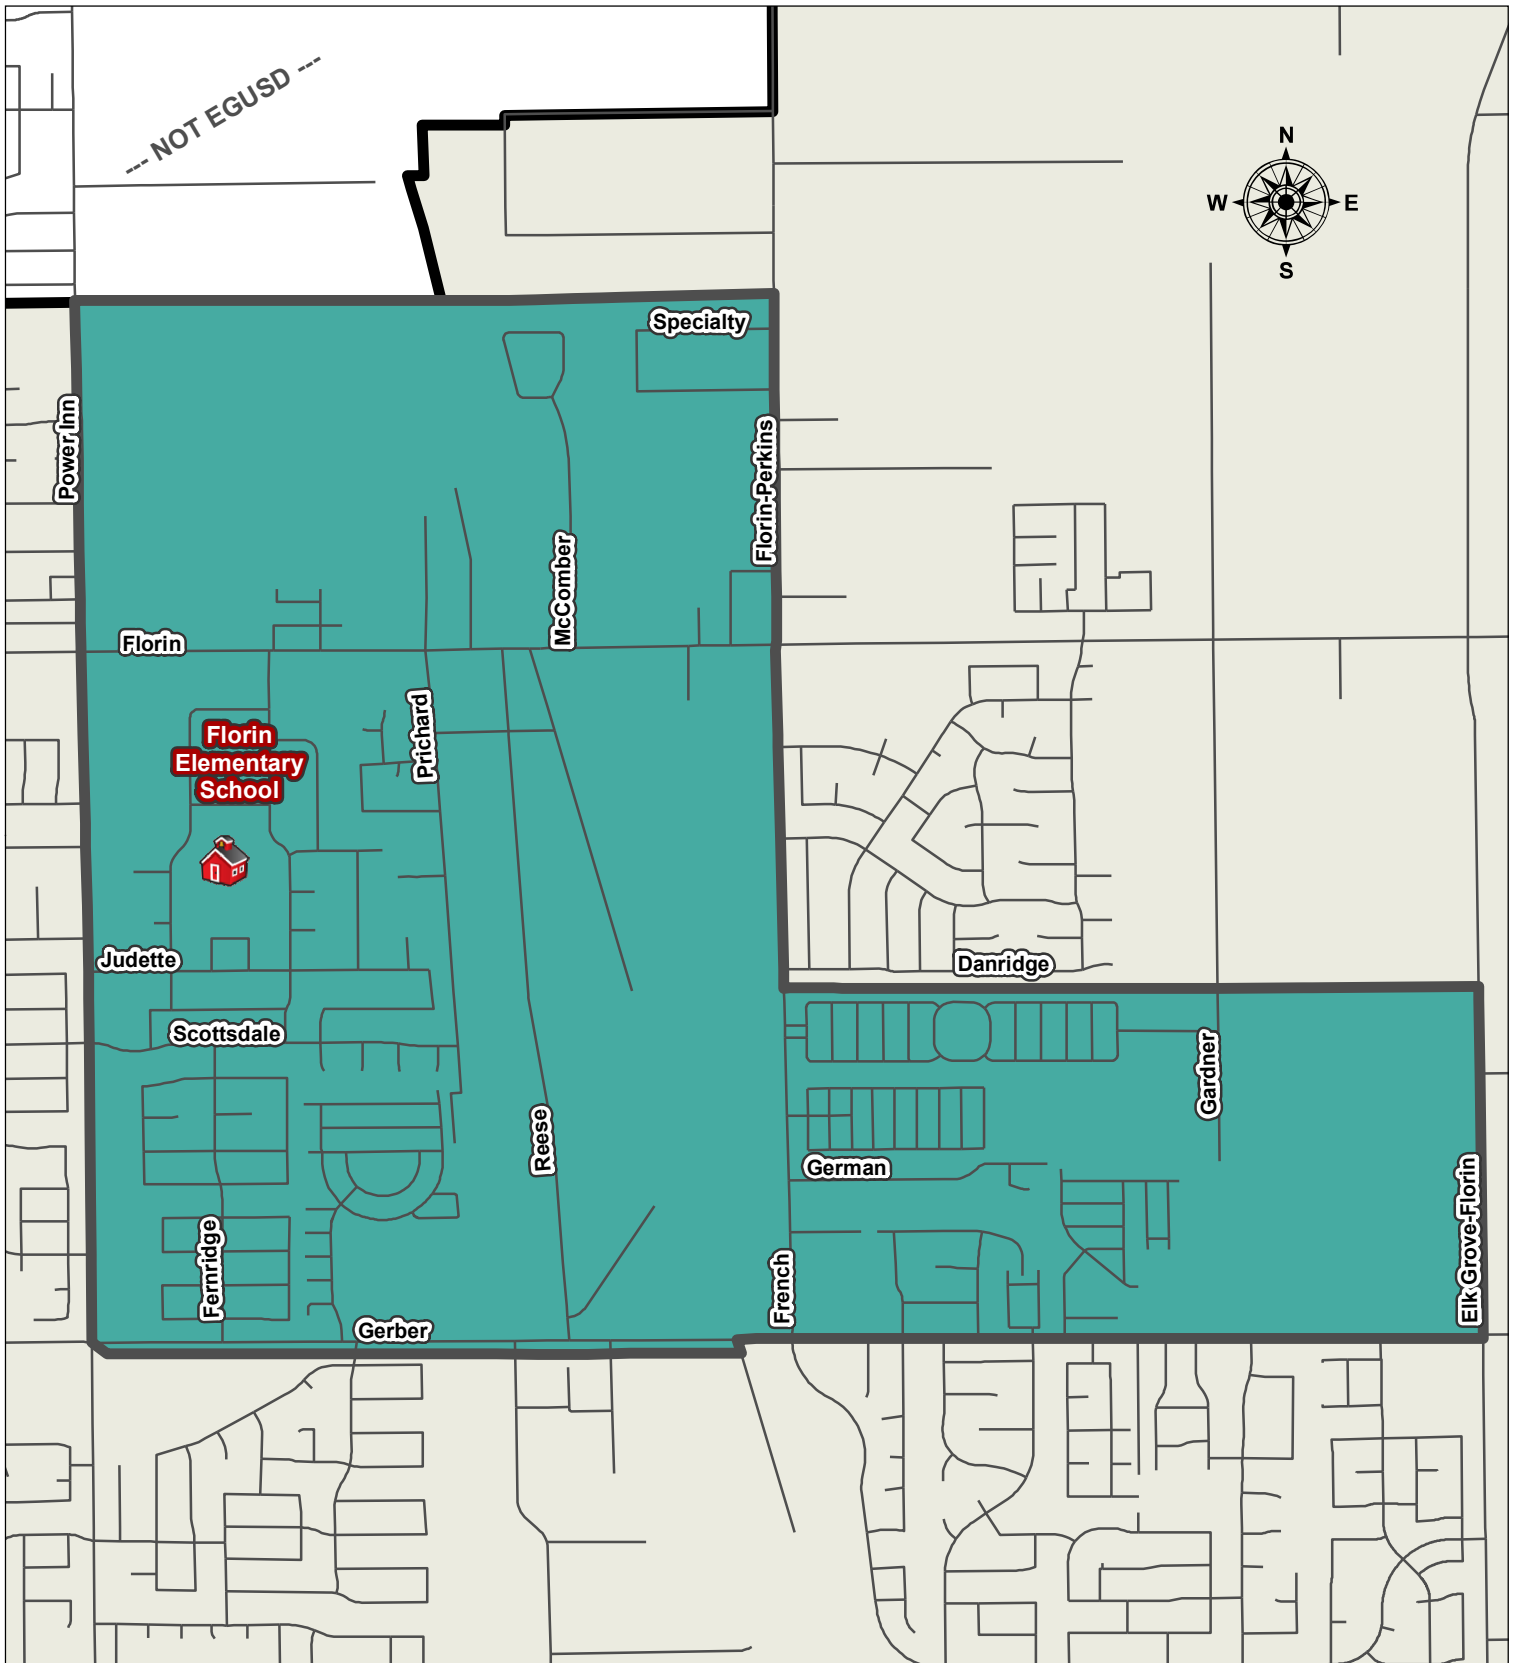

# Florin Elementary School Boundary Area

0 0.25 0.5 1 Miles