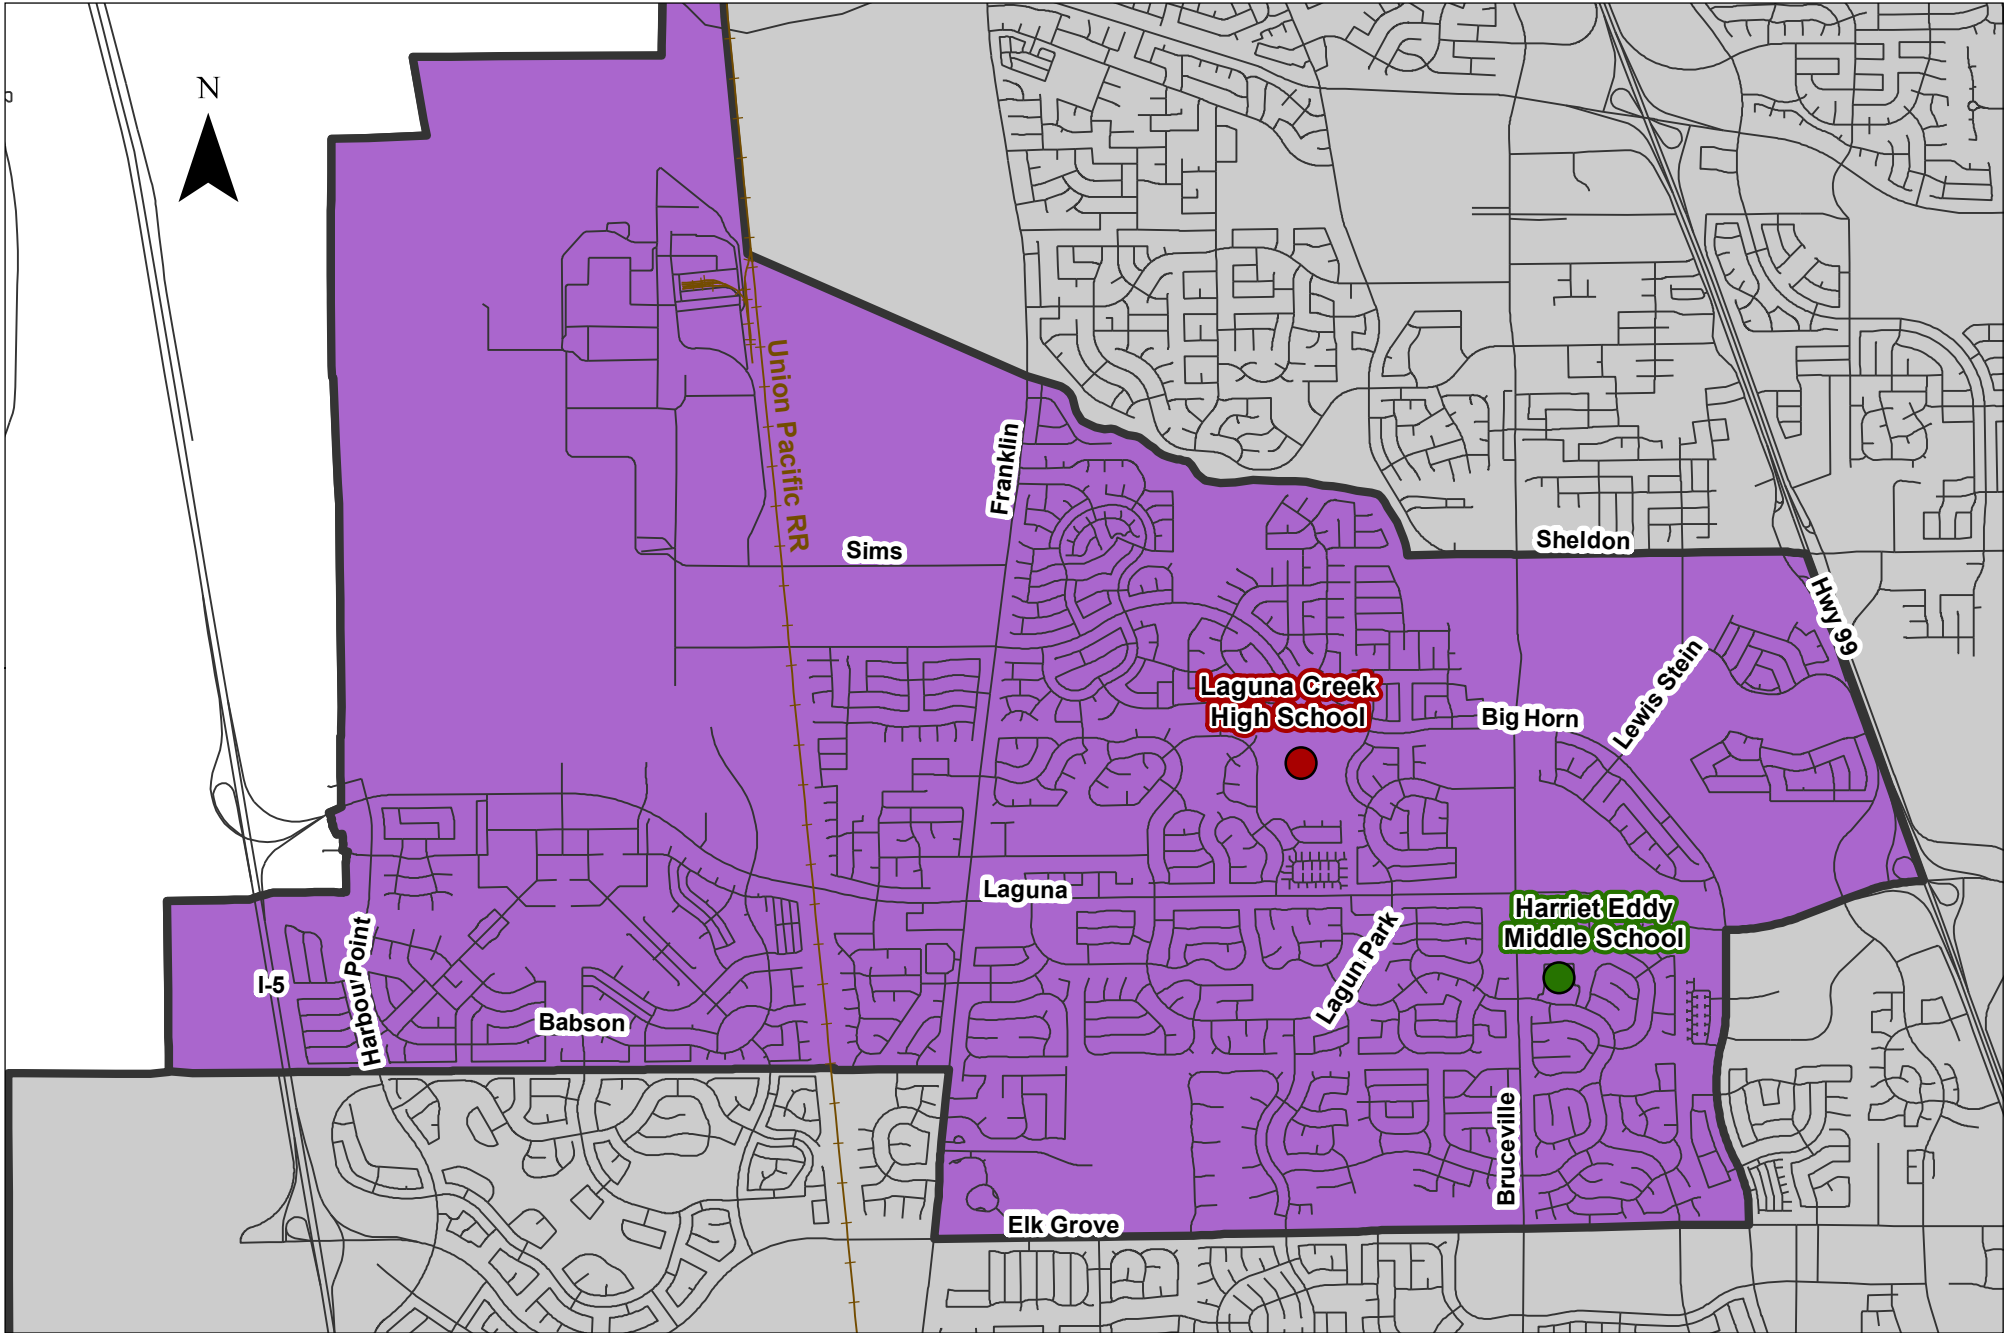

Harriet Eddy Middle School Laguna Creek High School Boundary Area

Boundary Adopted in Feb 2011