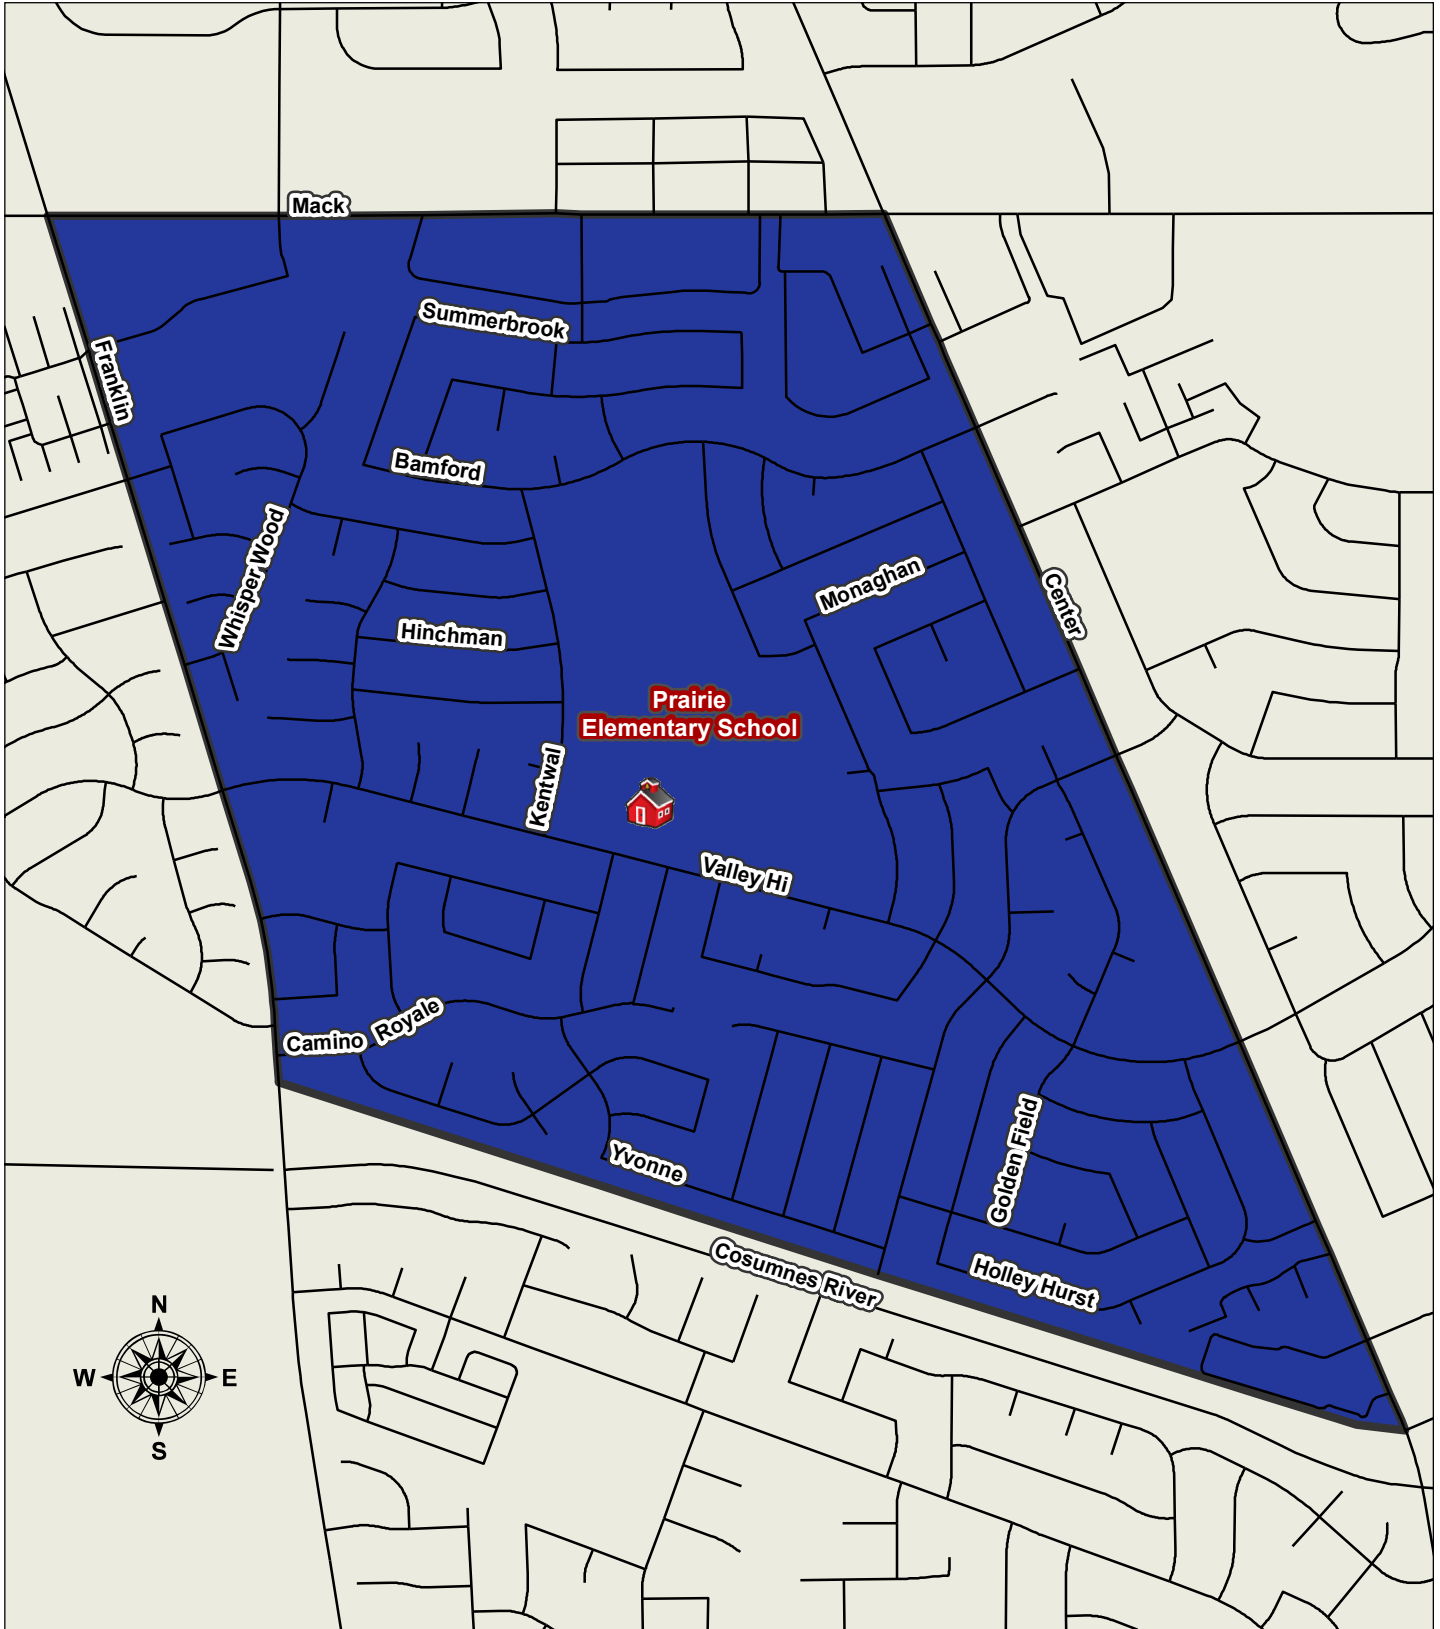

Prairie Elementary School Boundary Area

0 0.125 0.25 0.5
Miles