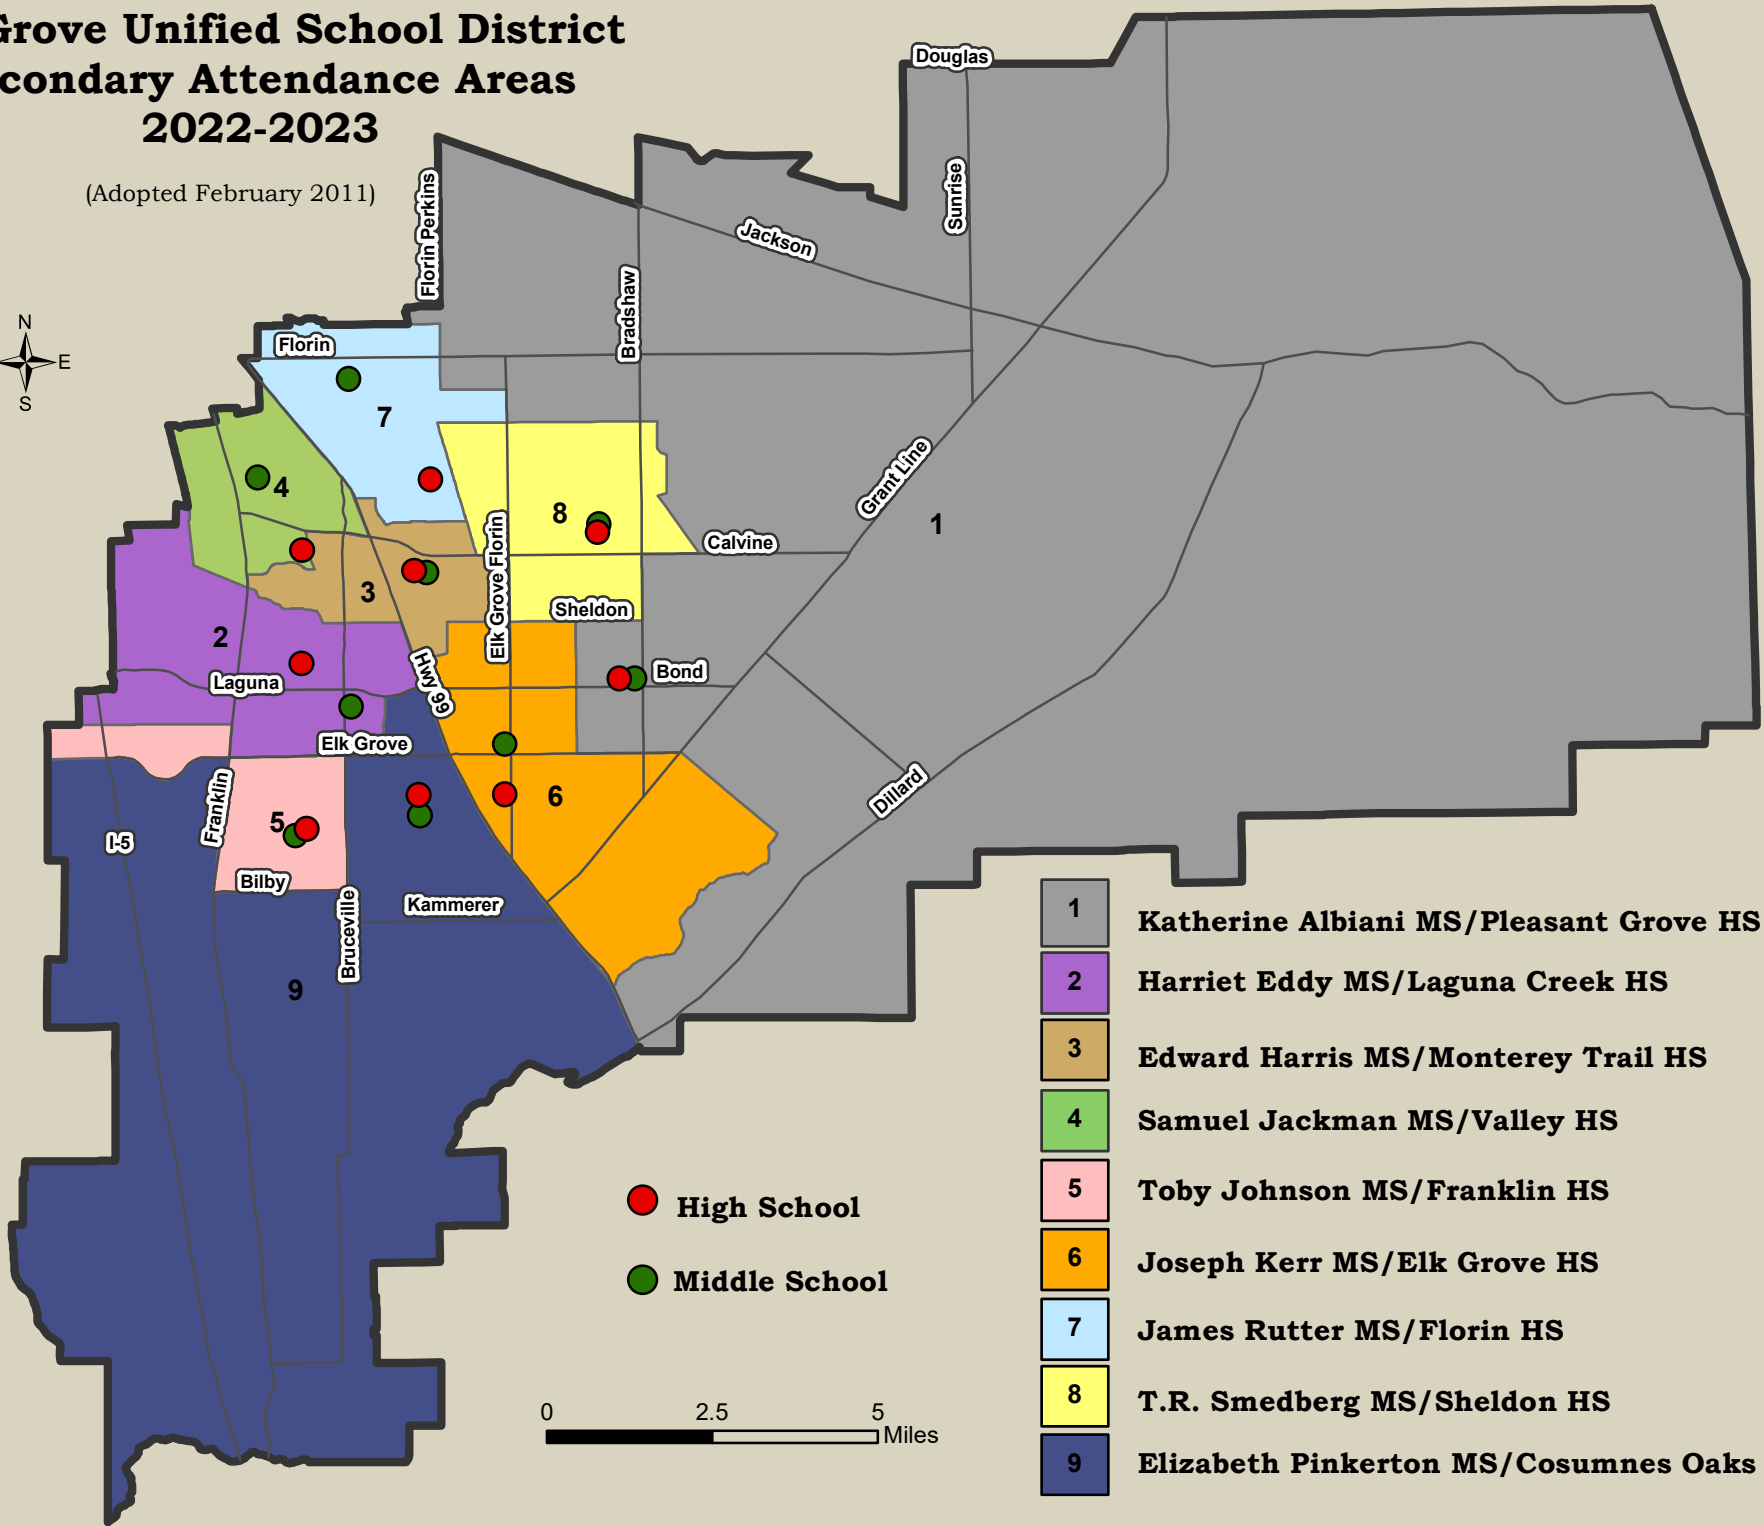

Elk Grove Unified School District Secondary Attendance Areas 2022-2023

(Adopted February 2011)

● High School
● Middle School

- 1 Katherine Albiani MS/Pleasant Grove HS
- 2 Harriet Eddy MS/Laguna Creek HS
- 3 Edward Harris MS/Monterey Trail HS
- 4 Samuel Jackman MS/Valley HS
- 5 Toby Johnson MS/Franklin HS
- 6 Joseph Kerr MS/Elk Grove HS
- 7 James Rutter MS/Florin HS
- 8 T.R. Smedberg MS/Sheldon HS
- 9 Elizabeth Pinkerton MS/Cosumnes Oaks HS