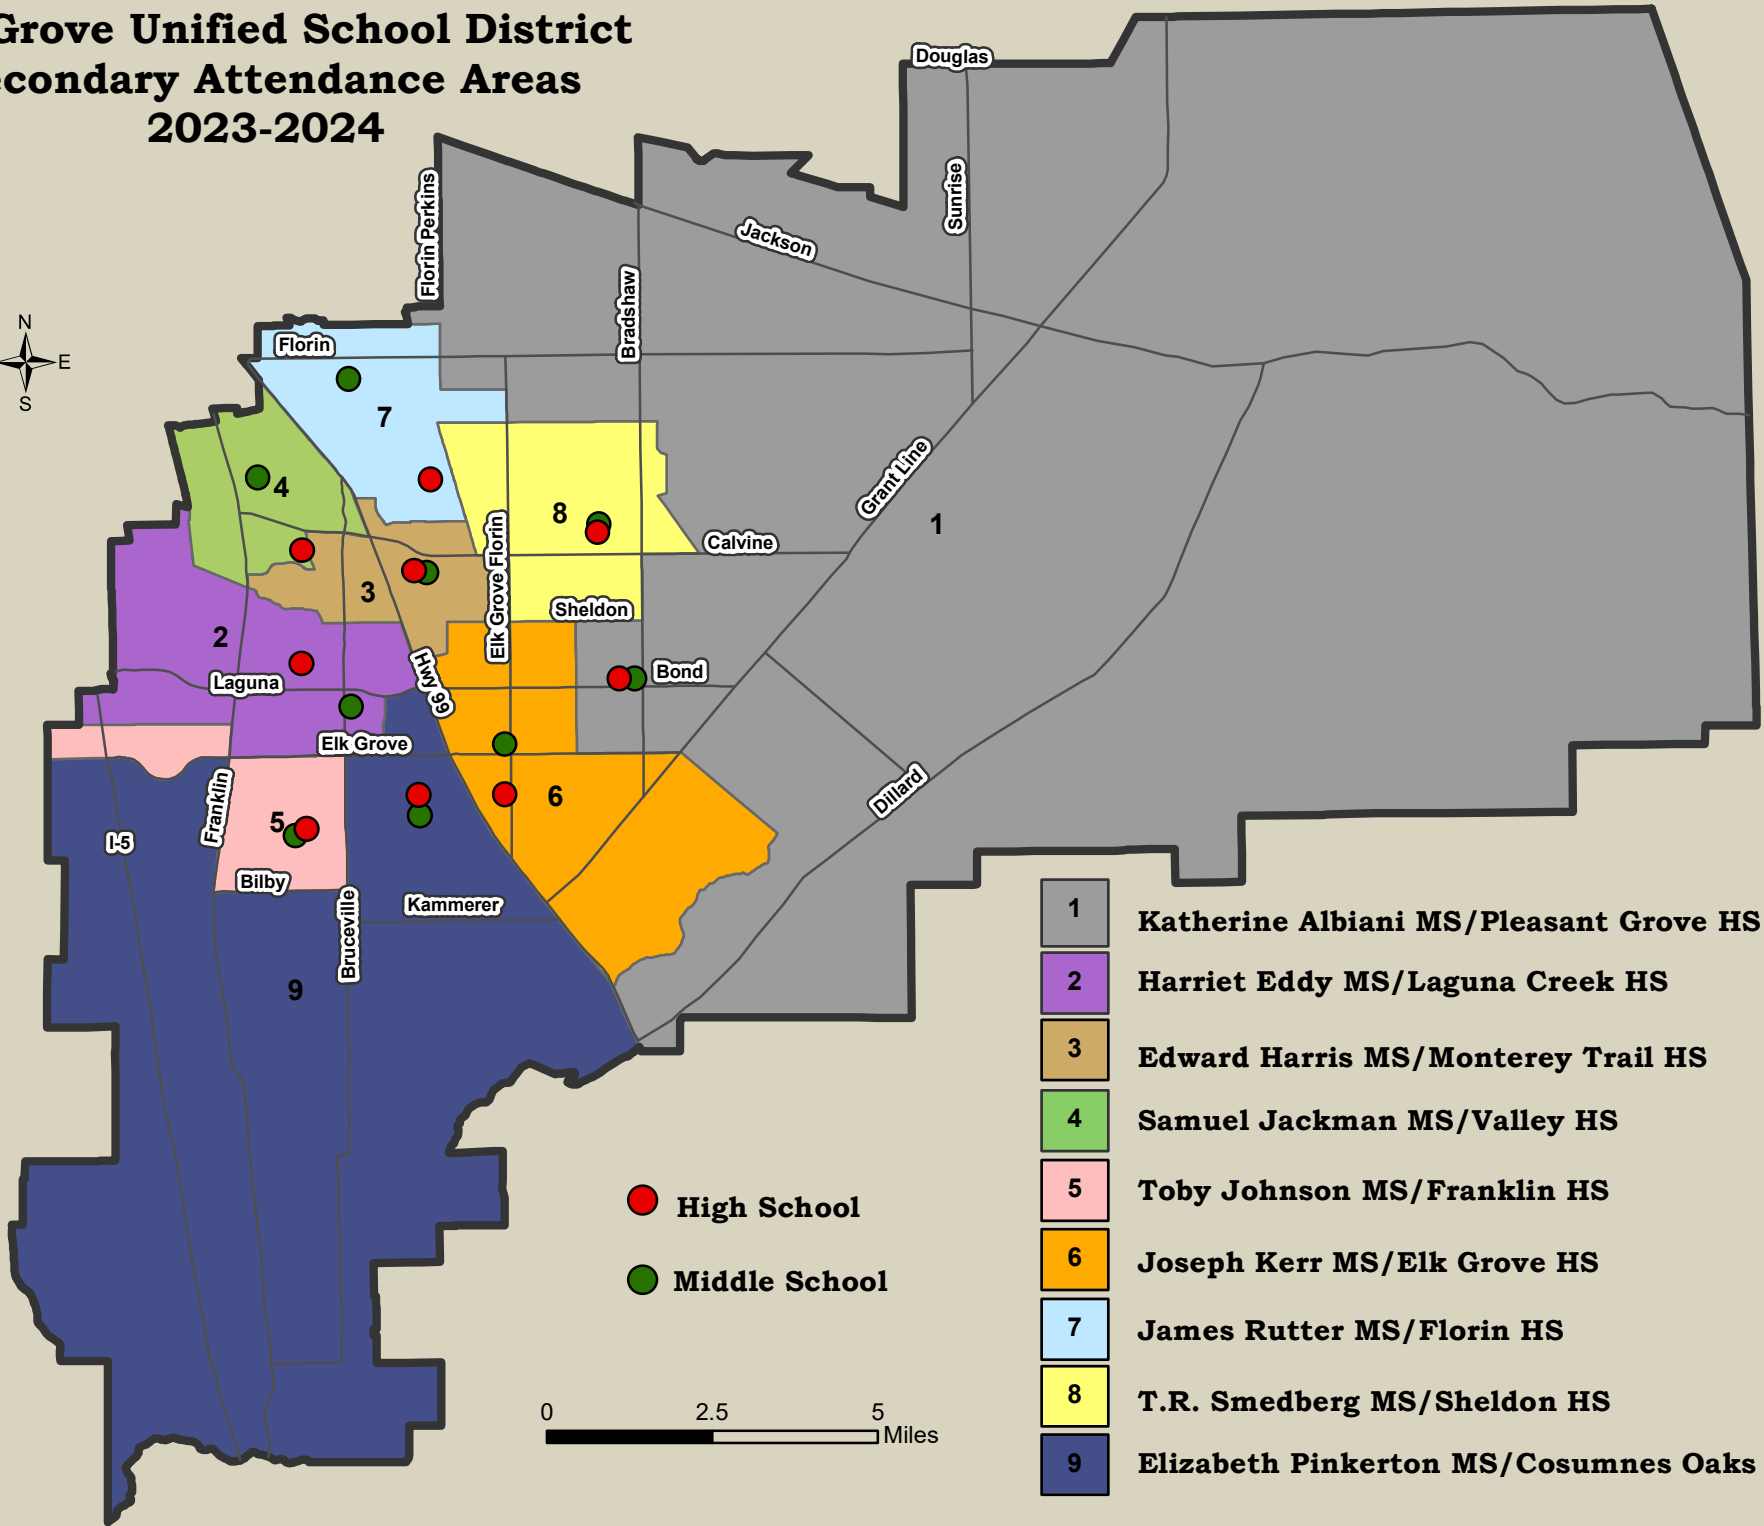

Elk Grove Unified School District Secondary Attendance Areas 2023-2024

● High School
● Middle School

- 1 Katherine Albiani MS/Pleasant Grove HS
- 2 Harriet Eddy MS/Laguna Creek HS
- 3 Edward Harris MS/Monterey Trail HS
- 4 Samuel Jackman MS/Valley HS
- 5 Toby Johnson MS/Franklin HS
- 6 Joseph Kerr MS/Elk Grove HS
- 7 James Rutter MS/Florin HS
- 8 T.R. Smedberg MS/Sheldon HS
- 9 Elizabeth Pinkerton MS/Cosumnes Oaks HS