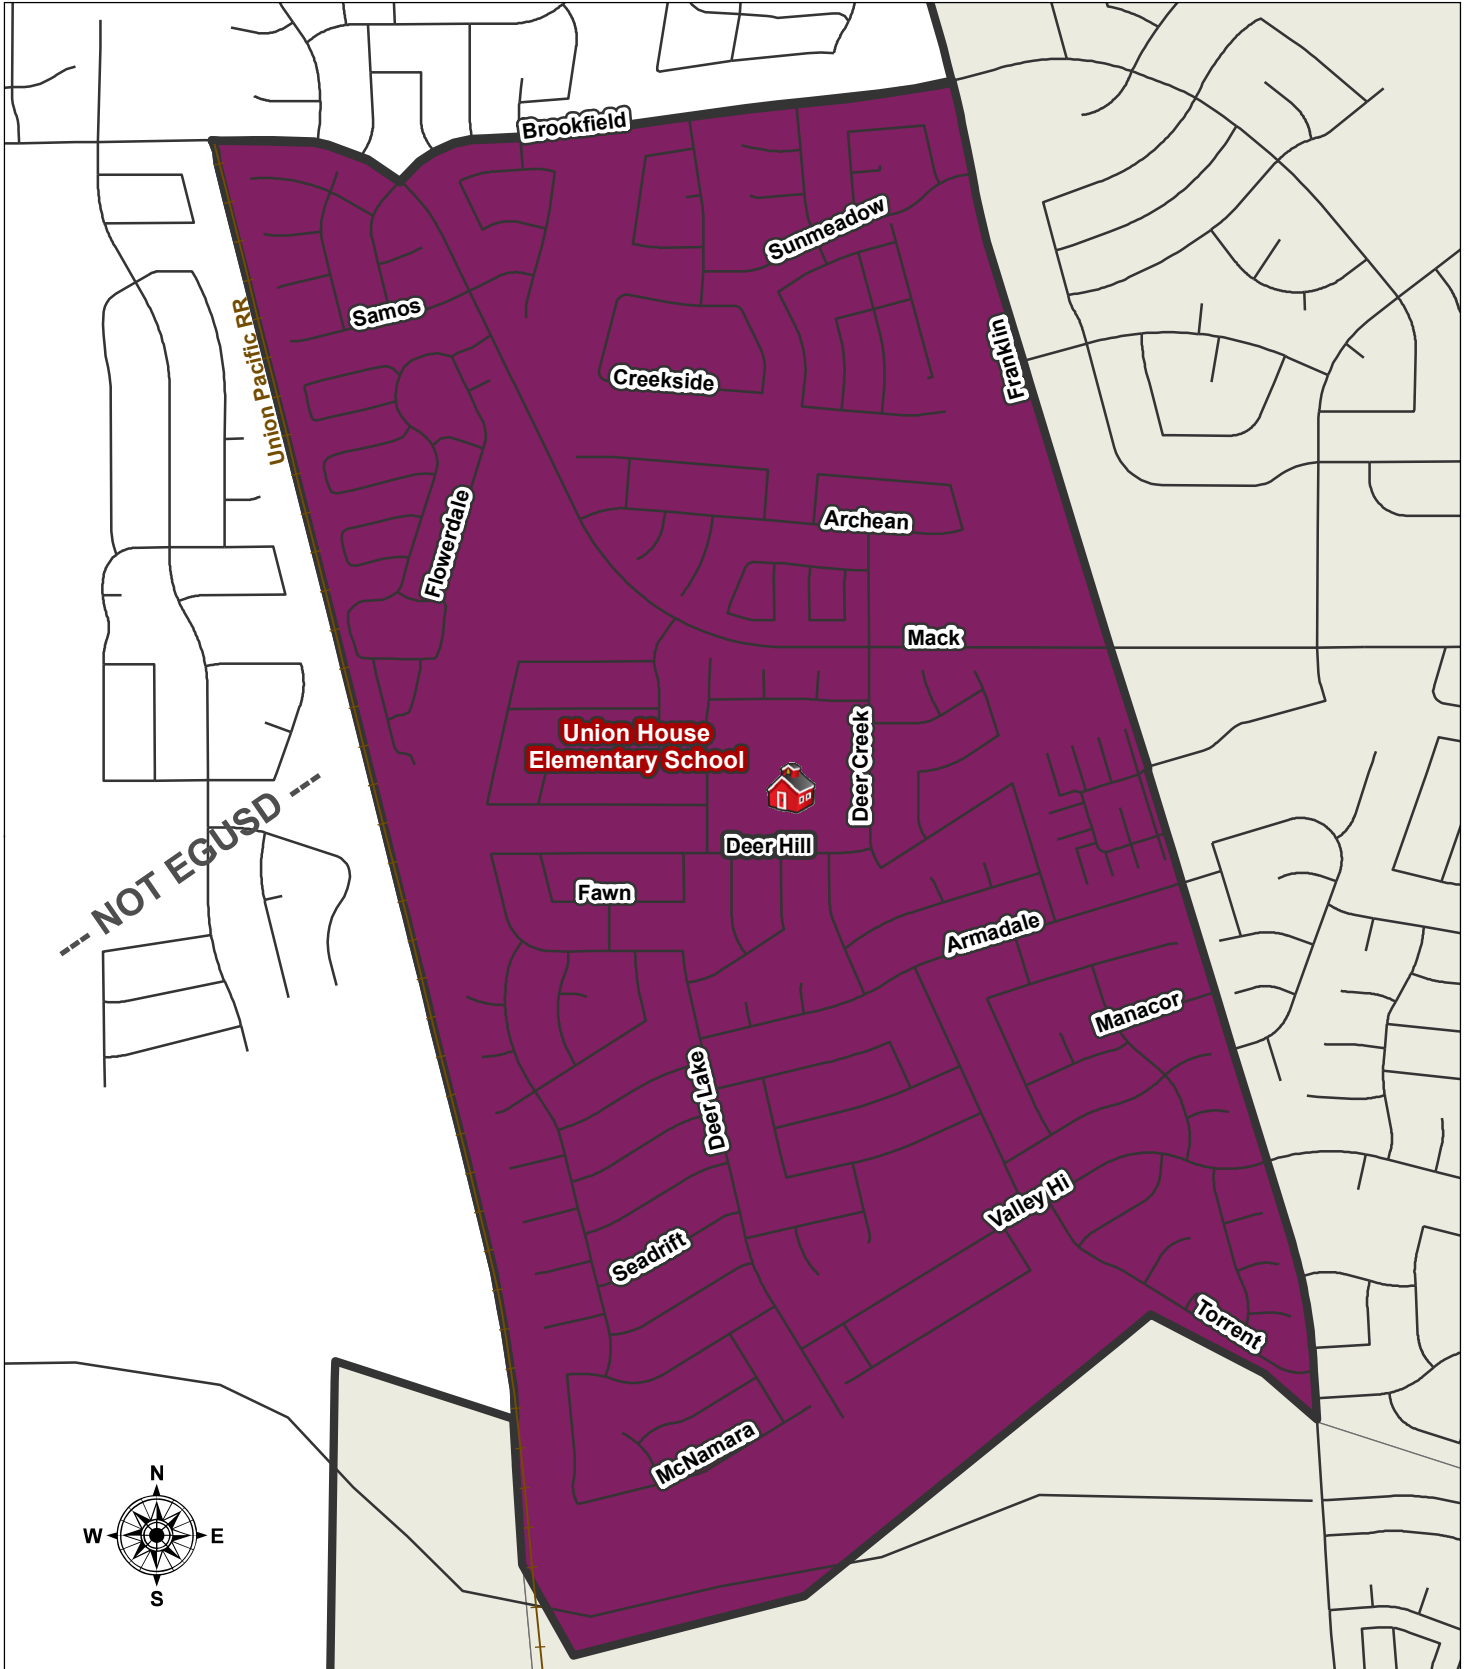

Union House Elementary School Boundary Area

0 0.125 0.25 0.5 Miles