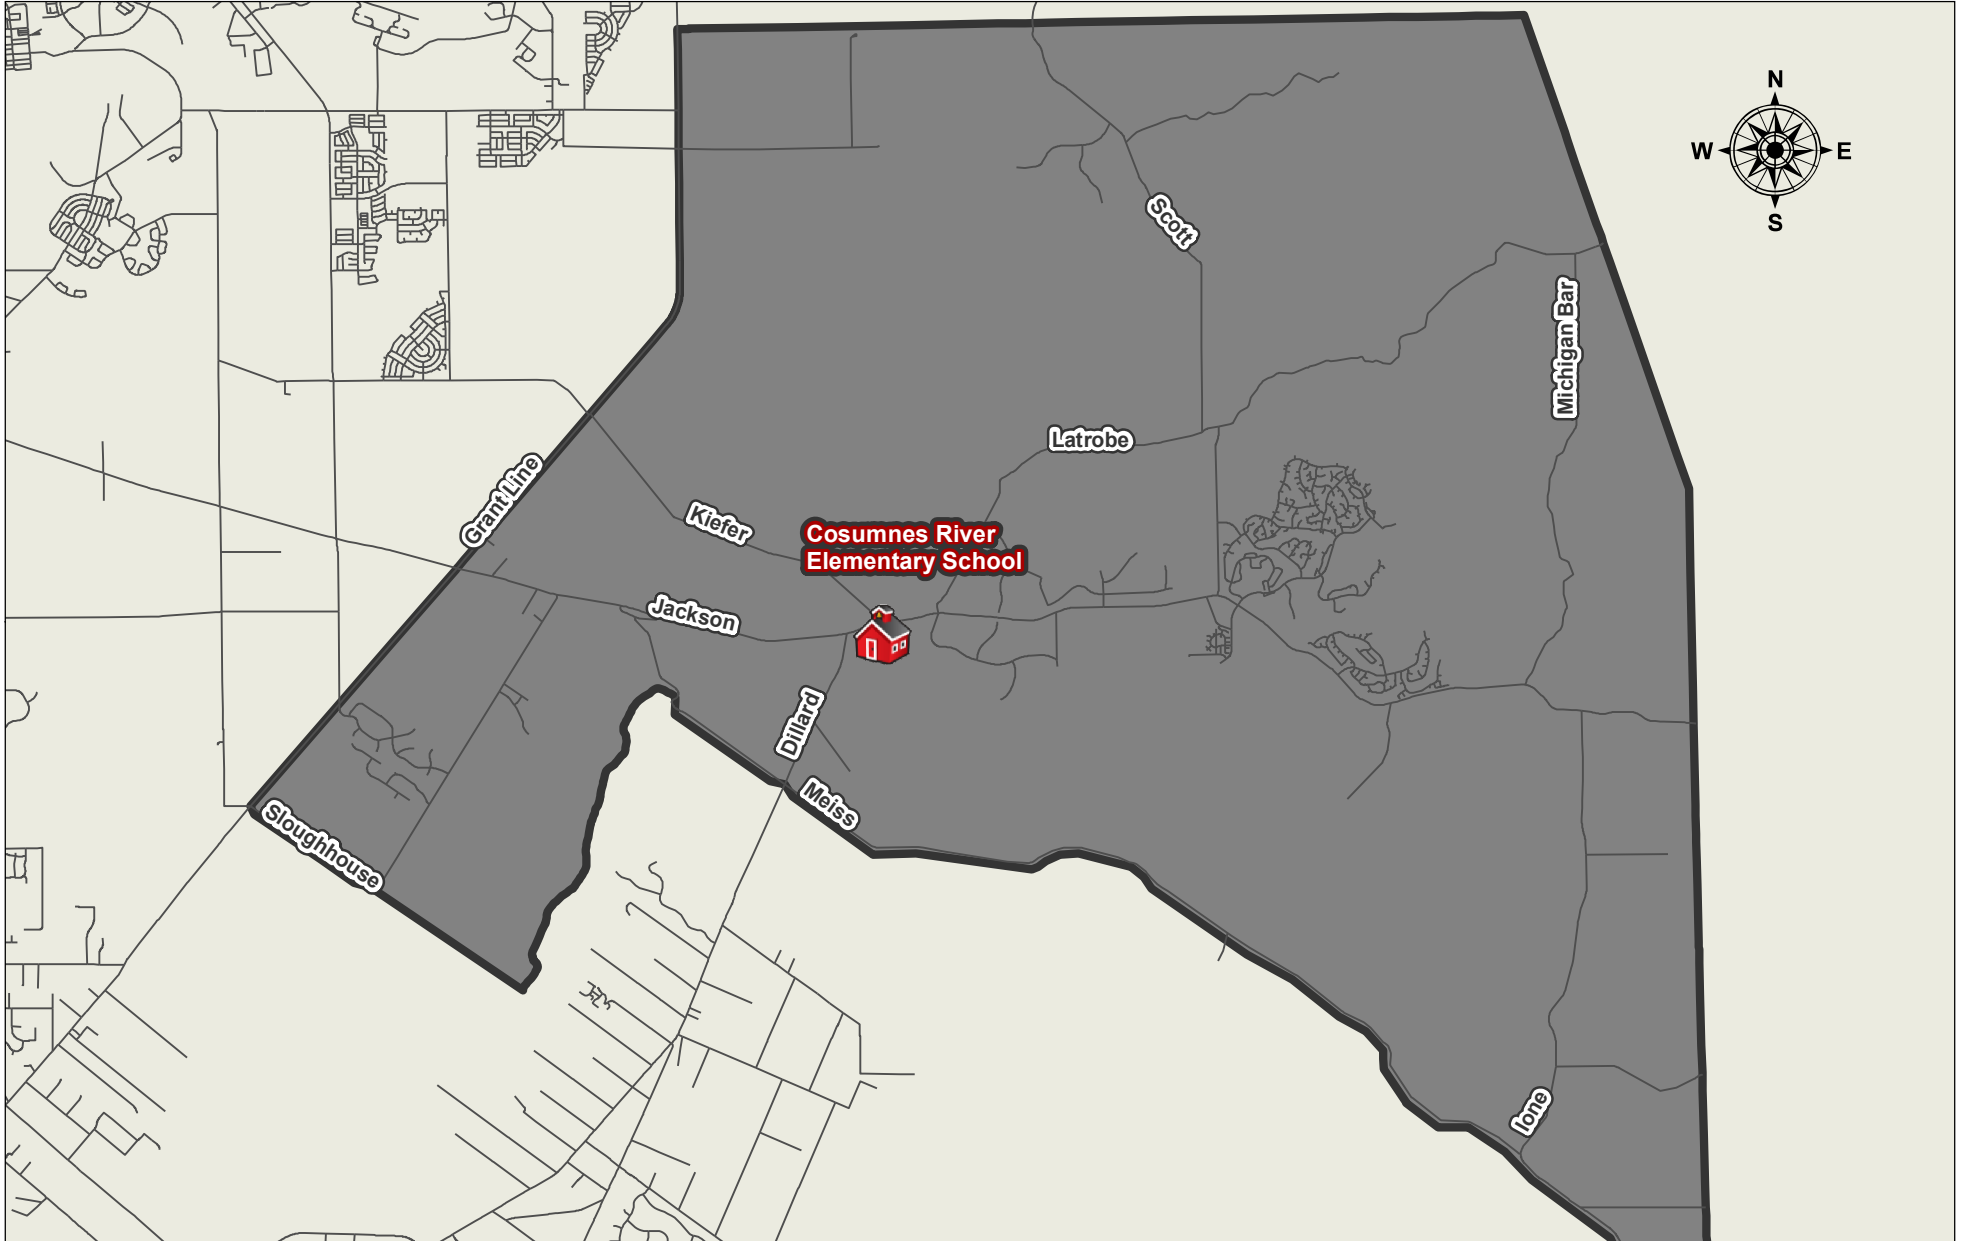

# Cosumnes River Elementary School Boundary Area

0 1.25 2.5 5 Miles