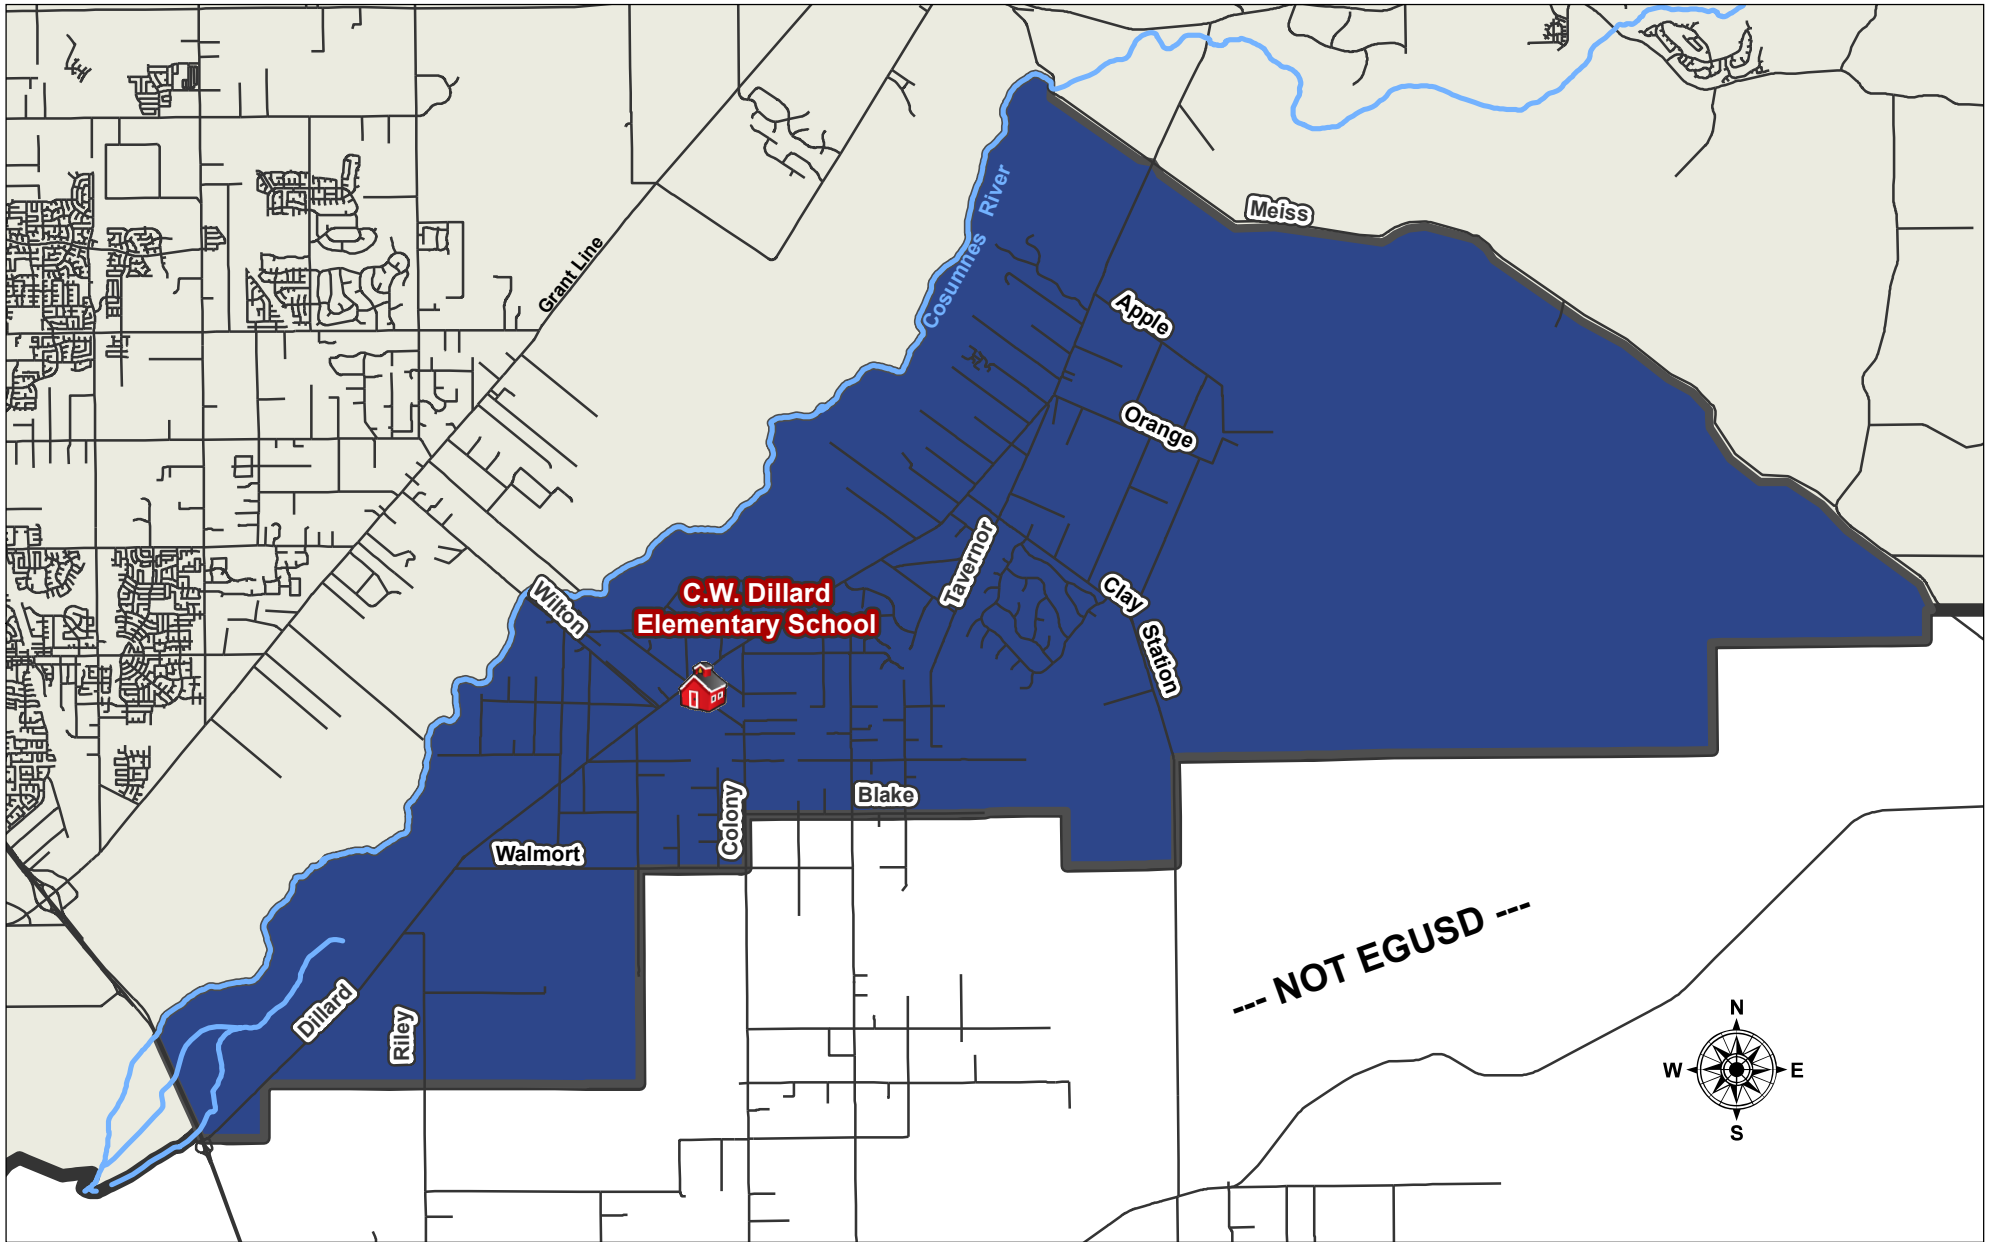

C. W. Dillard Elementary School Boundary Area

0 1.25 2.5 5 Miles