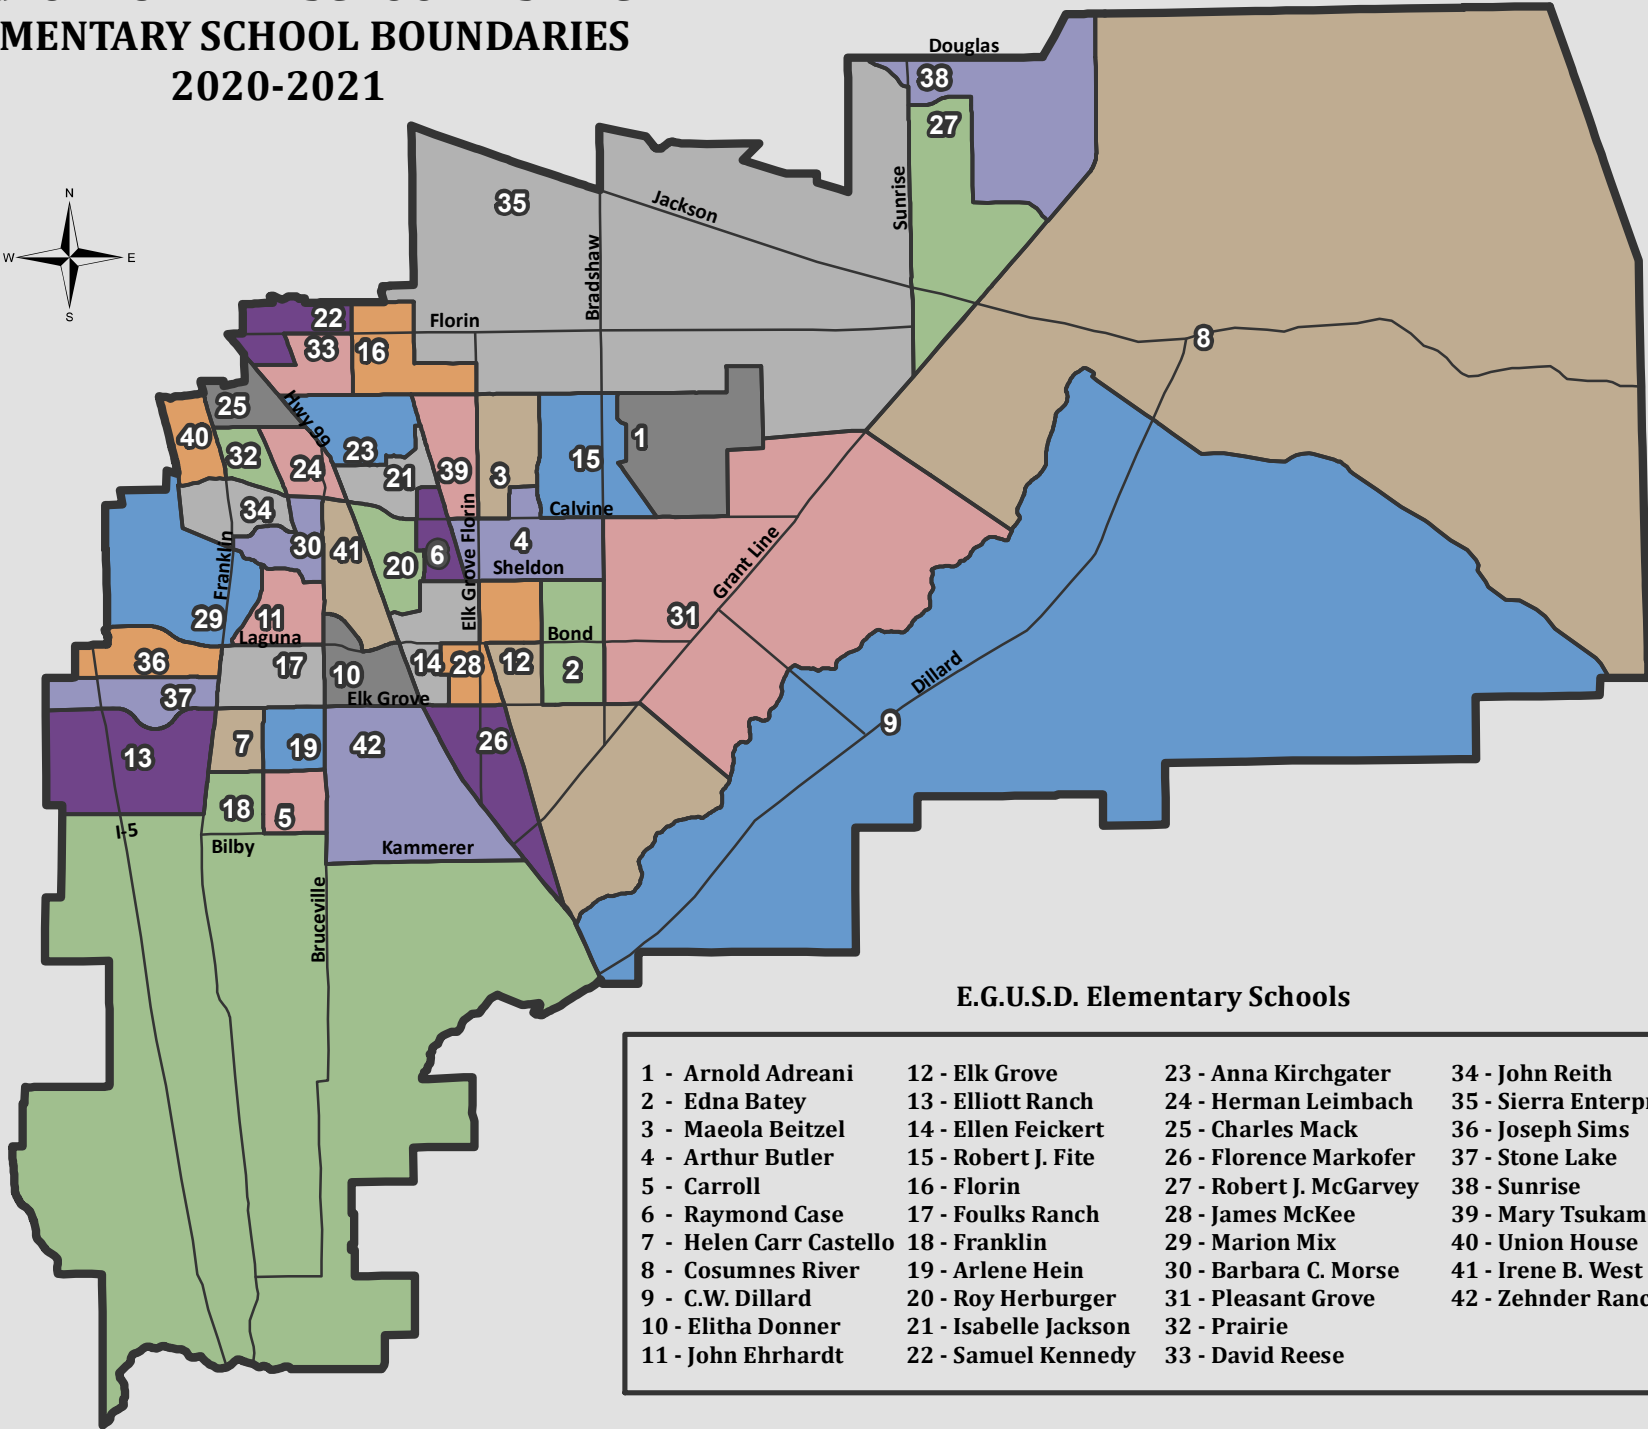

# ELK GROVE UNIFIED SCHOOL DISTRICT ELEMENTARY SCHOOL BOUNDARIES 2020-2021

E.G.U.S.D. Elementary Schools

- |                         |                       |                         |                        |
|-------------------------|-----------------------|-------------------------|------------------------|
| 1 - Arnold Adreani      | 12 - Elk Grove        | 23 - Anna Kirchgater    | 34 - John Reith        |
| 2 - Edna Batey          | 13 - Elliott Ranch    | 24 - Herman Leimbach    | 35 - Sierra Enterprise |
| 3 - Maeola Beitzel      | 14 - Ellen Feickert   | 25 - Charles Mack       | 36 - Joseph Sims       |
| 4 - Arthur Butler       | 15 - Robert J. Fite   | 26 - Florence Markofer  | 37 - Stone Lake        |
| 5 - Carroll             | 16 - Florin           | 27 - Robert J. McGarvey | 38 - Sunrise           |
| 6 - Raymond Case        | 17 - Foulks Ranch     | 28 - James McKee        | 39 - Mary Tsukamoto    |
| 7 - Helen Carr Castello | 18 - Franklin         | 29 - Marion Mix         | 40 - Union House       |
| 8 - Cosumnes River      | 19 - Arlene Hein      | 30 - Barbara C. Morse   | 41 - Irene B. West     |
| 9 - C.W. Dillard        | 20 - Roy Herburger    | 31 - Pleasant Grove     | 42 - Zehnder Ranch     |
| 10 - Elitha Donner      | 21 - Isabelle Jackson | 32 - Prairie            |                        |
| 11 - John Ehrhardt      | 22 - Samuel Kennedy   | 33 - David Reese        |                        |