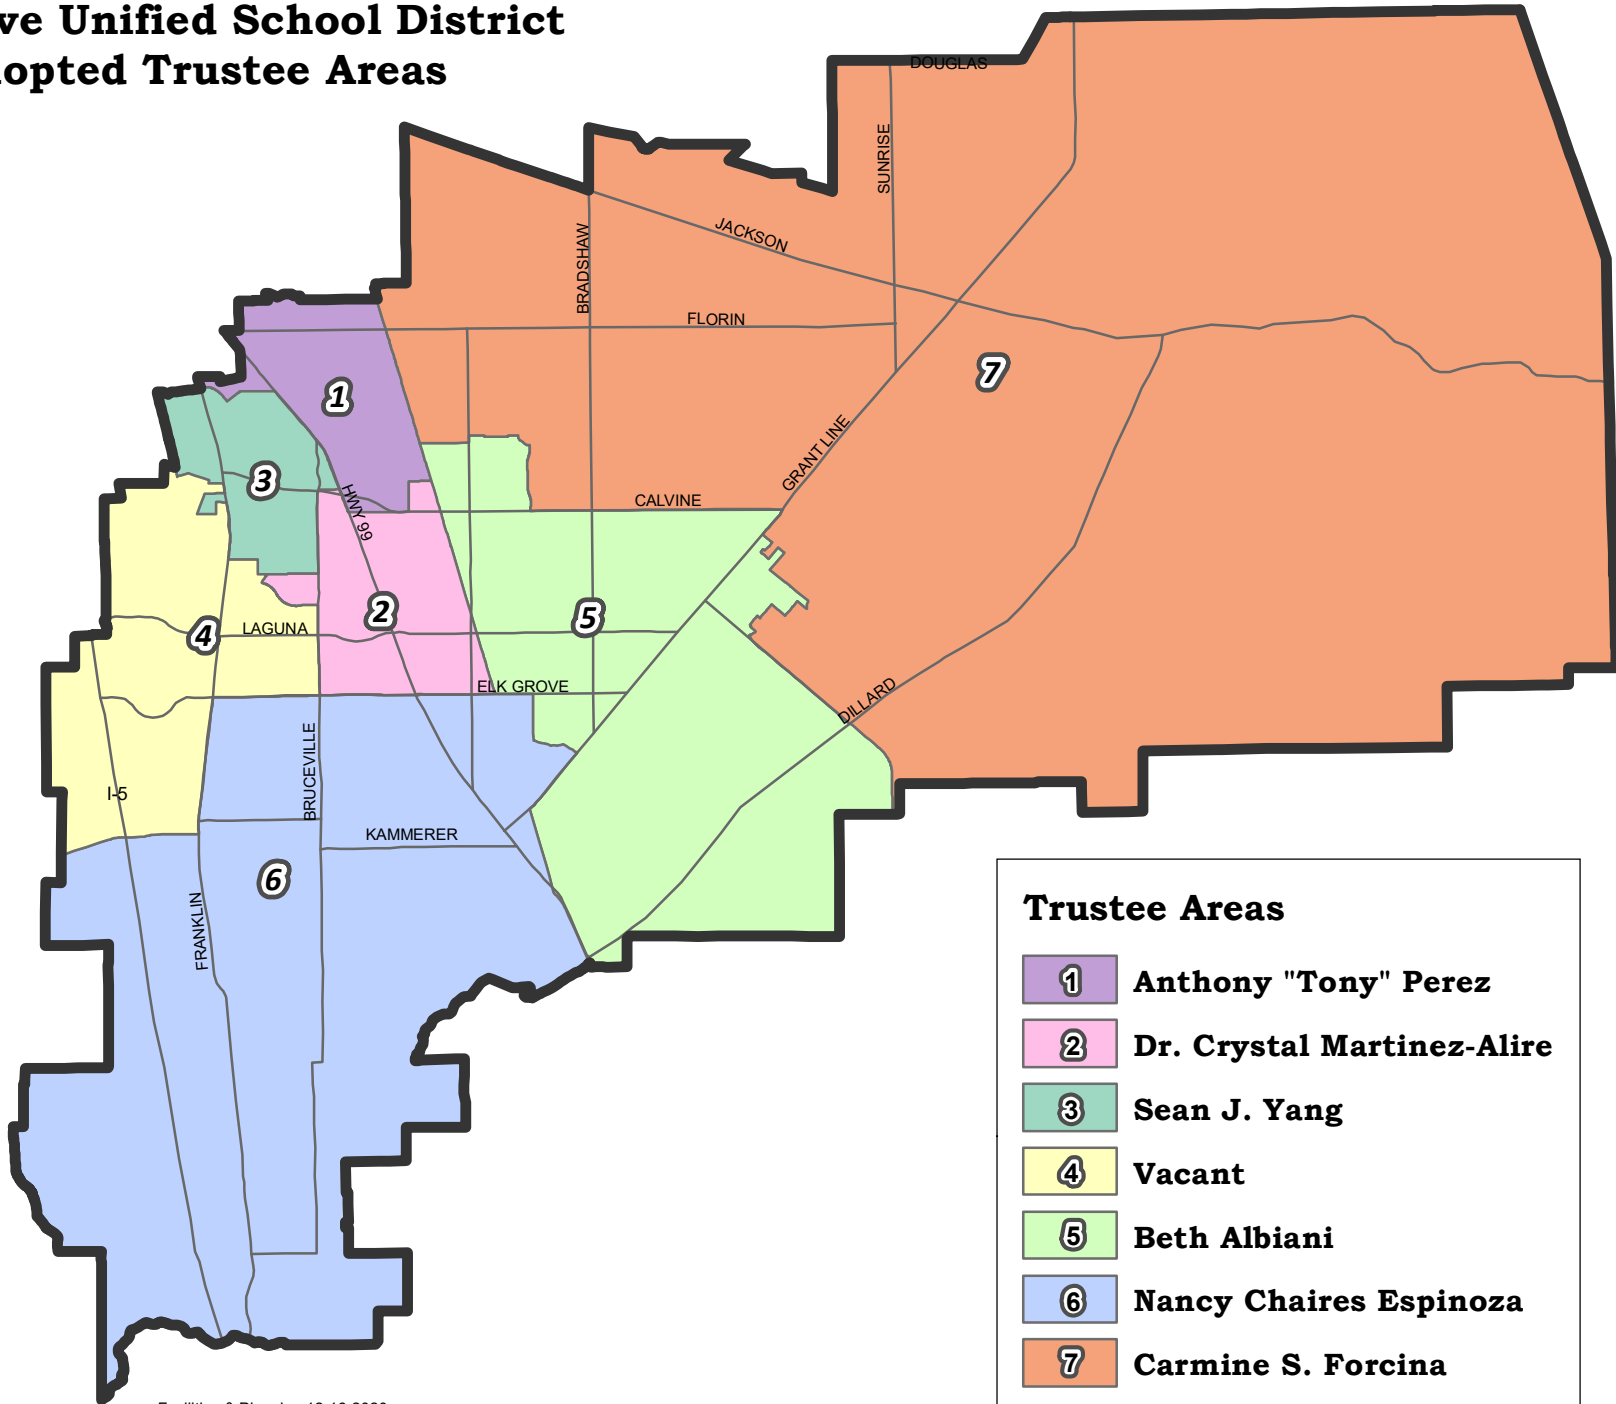

Elk Grove Unified School District Adopted Trustee Areas

Trustee Areas

- 1** Anthony "Tony" Perez
- 2** Dr. Crystal Martinez-Alire
- 3** Sean J. Yang
- 4** Vacant
- 5** Beth Albiani
- 6** Nancy Chaires Espinoza
- 7** Carmine S. Forcina