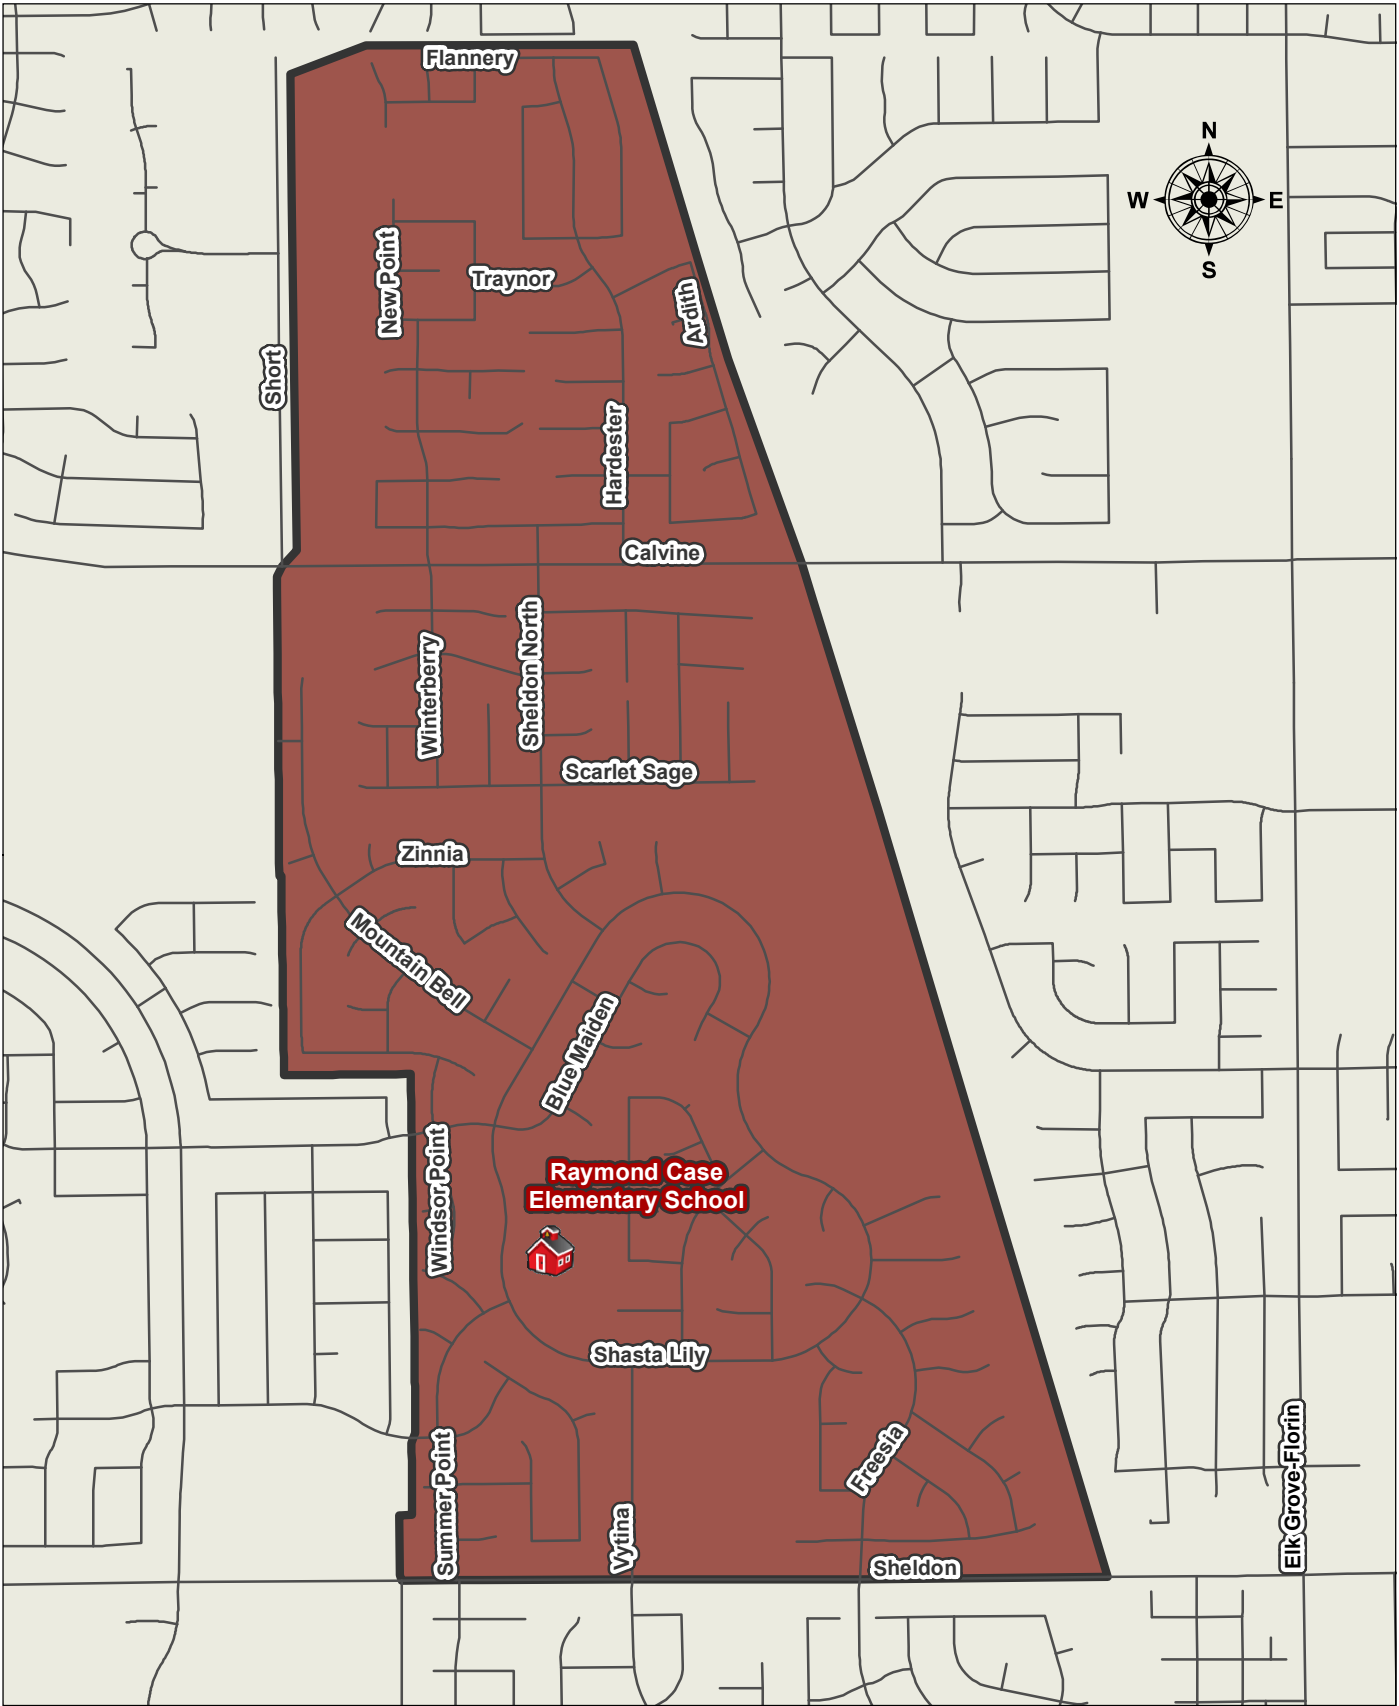

# Raymond Case Elementary School Boundary Area

0 0.125 0.25 0.5 Miles