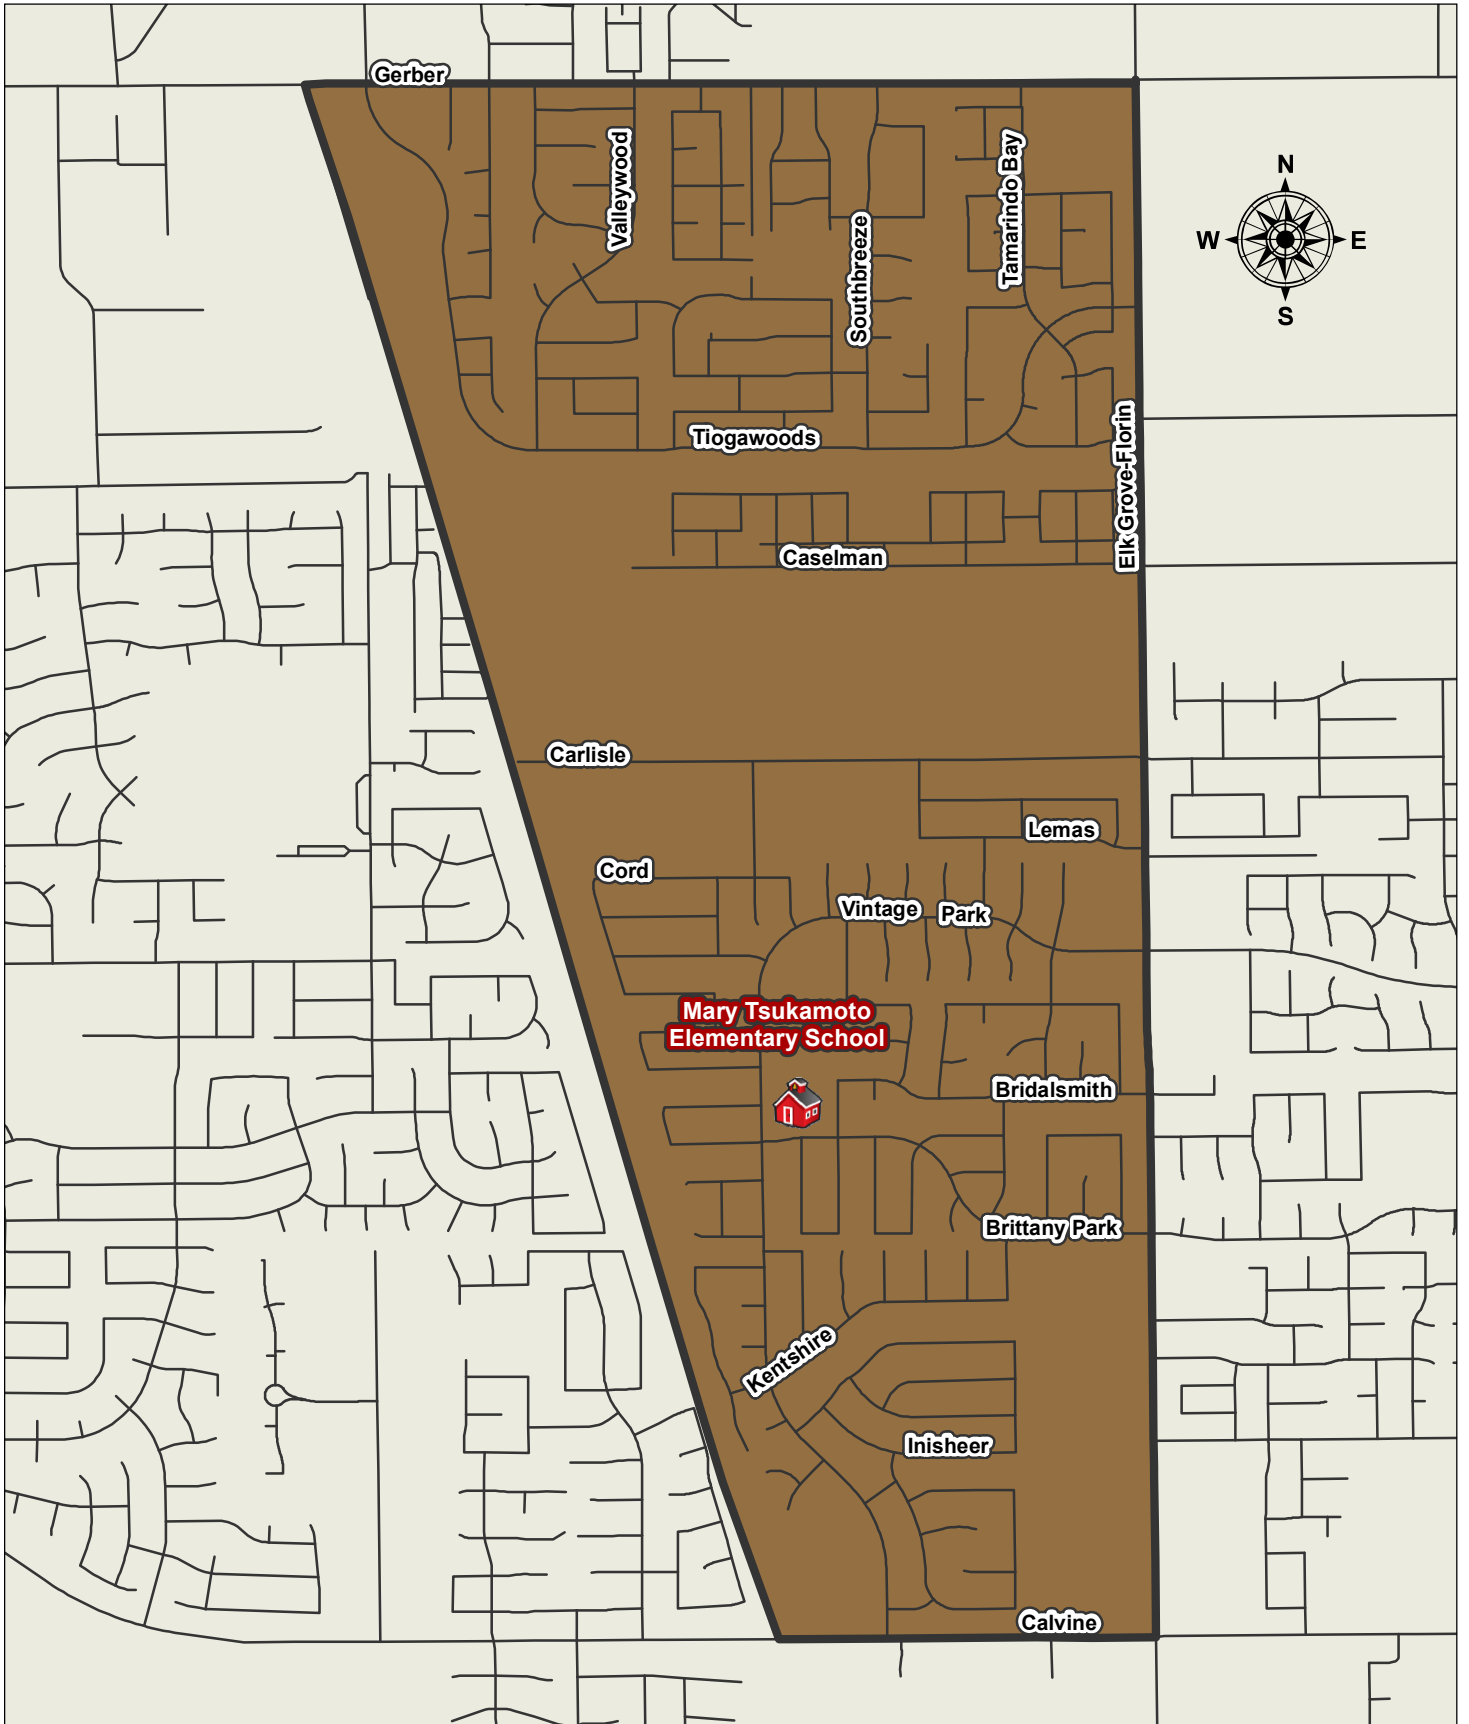

# Mary Tsukamoto Elementary School Boundary Area

0 0.25 0.5 1 Miles