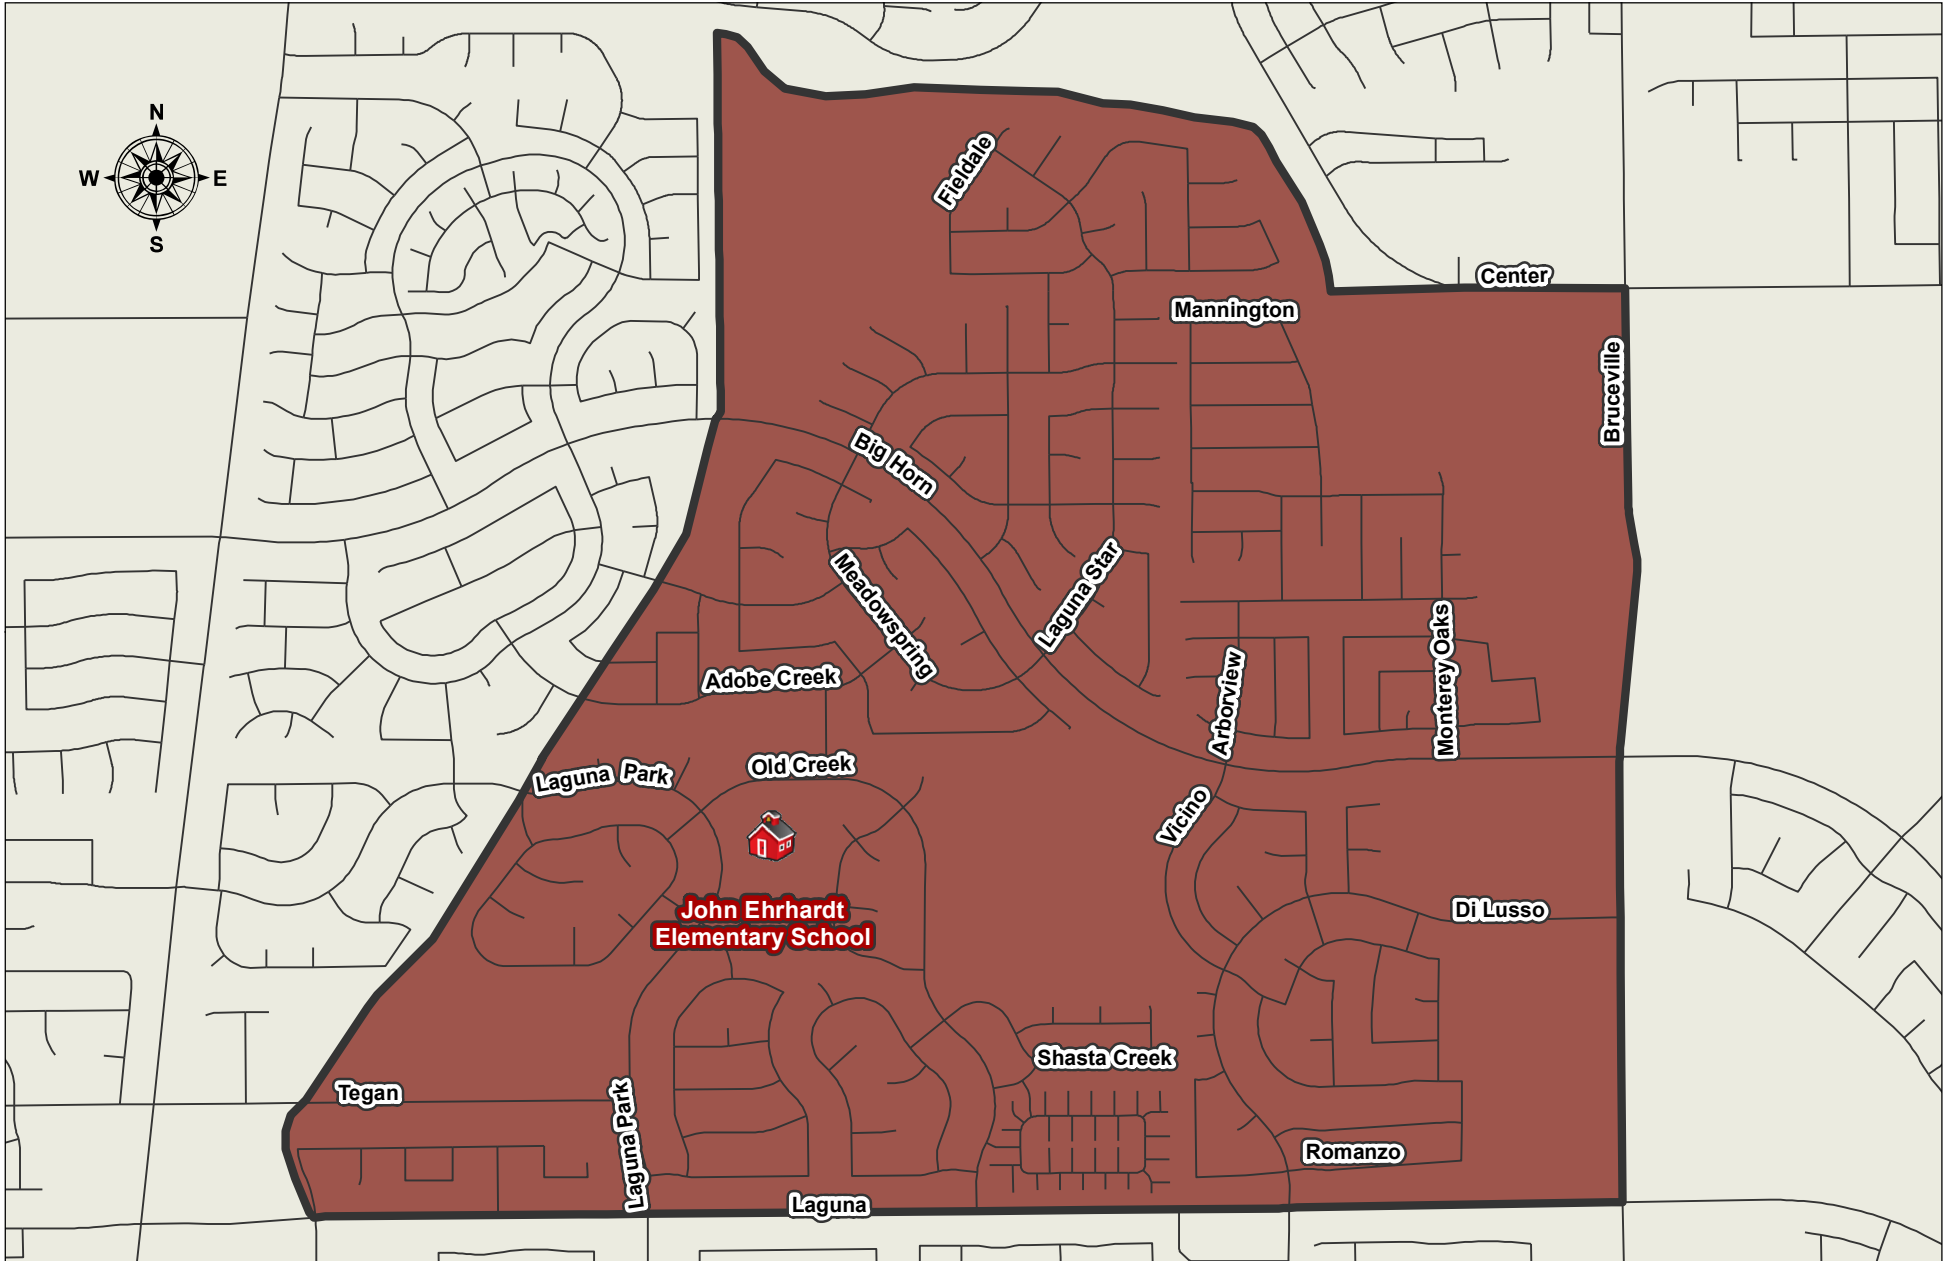

John Ehrhardt Elementary School Boundary Area

0 0.125 0.25 0.5 Miles