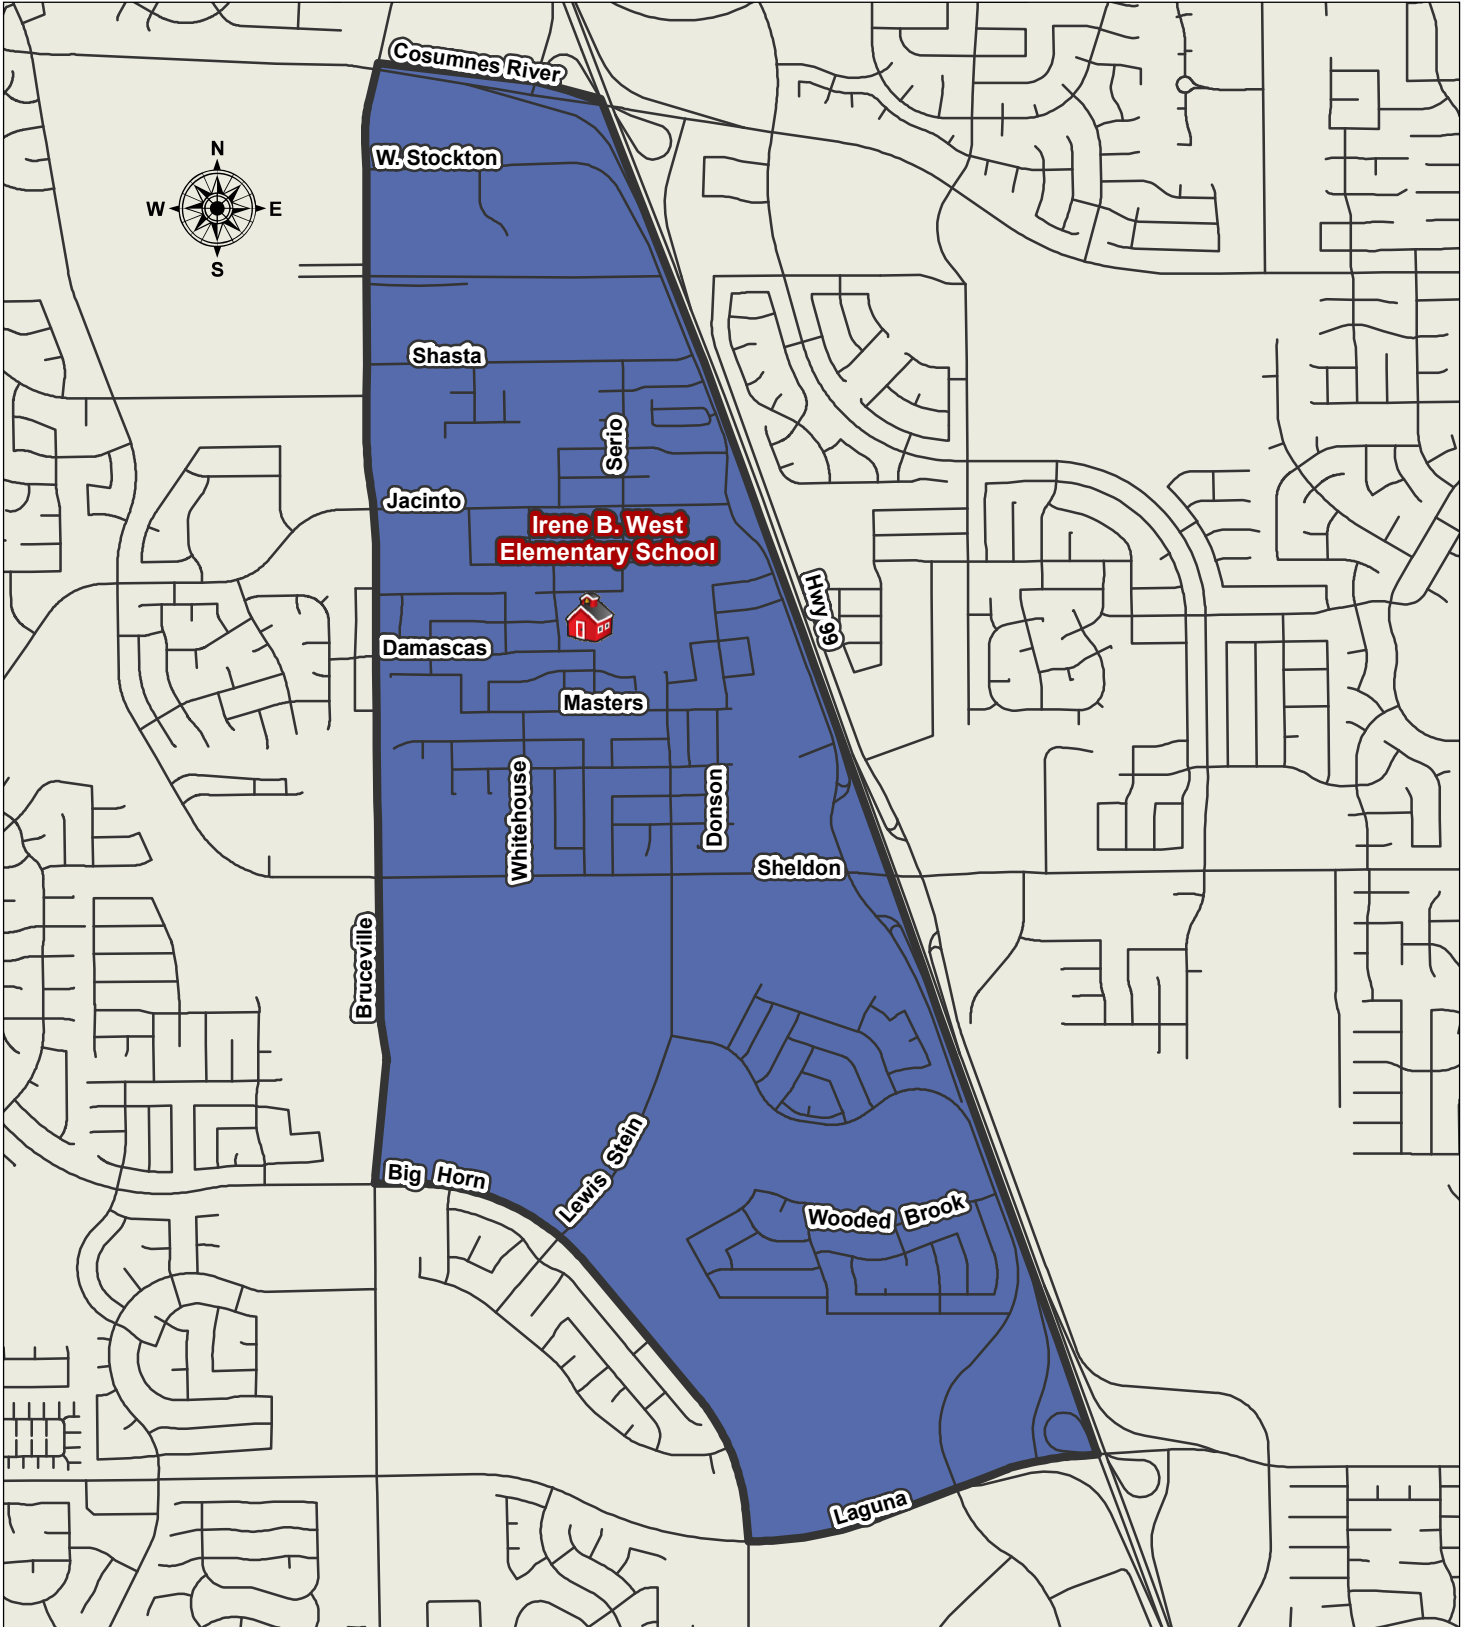

Irene B. West Elementary Boundary Area

0 0.25 0.5 1 Miles